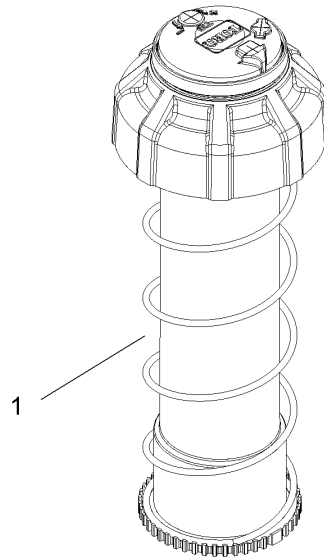

# T5 and T5 RapidSet, Lawn

## T5 and T5 RapidSet, Lawn (continued)

<i>Ref.</i>	<i>Part Number</i>	<i>Qty.</i>	<i>Description</i>	<i>Ref.</i>	<i>Part Number</i>	<i>Qty.</i>	<i>Description</i>
1		1	Riser Assembly (Order Finished Good T5P Or T5-Rs [rapidset]) ▲	4	102-6349	1	Body
2	102-6358	1	Screen	5	102-6499	1	Nozzle Tree
3	89-7561	1	Check Seal (Optional, Not Included With The Riser Assembly)		102-7194		Adjustment Tool ●■