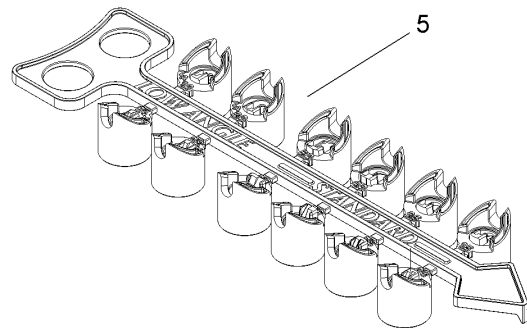

# T5 and T5 RapidSet, Lawn

## T5 and T5 RapidSet, Lawn (continued)

<i>Ref.</i>	<i>Part Number</i>	<i>Qty.</i>	<i>Description</i>	<i>Ref.</i>	<i>Part Number</i>	<i>Qty.</i>	<i>Description</i>
1		1	Riser Assembly (Order Finished Good T5P Or T5-Rs [rapidset]) ▲	4	102-6349	1	Body
2	102-6358	1	Screen	5	102-6499	1	Nozzle Tree
3	89-7561	1	Check Seal (Optional, Not Included With The Riser Assembly)		102-7194		Adjustment Tool ●■