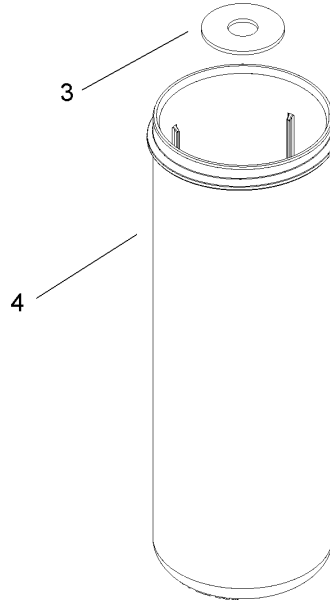

# T5 and T5 RapidSet, Lawn

## T5 and T5 RapidSet, Lawn (continued)

<i>Ref.</i>	<i>Part Number</i>	<i>Qty.</i>	<i>Description</i>	<i>Ref.</i>	<i>Part Number</i>	<i>Qty.</i>	<i>Description</i>
1		1	Riser Assembly (Order Finished Good T5P Or T5-Rs [rapidset]) ▲	4	102-6349	1	Body
2	102-6358	1	Screen	5	102-6499	1	Nozzle Tree
3	89-7561	1	Check Seal (Optional, Not Included With The Riser Assembly)		102-7194		Adjustment Tool ●■