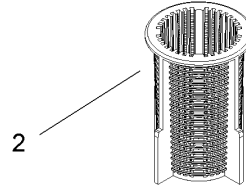

# T5 and T5 RapidSet, Lawn

## T5 and T5 RapidSet, Lawn (continued)

<i>Ref.</i>	<i>Part Number</i>	<i>Qty.</i>	<i>Description</i>	<i>Ref.</i>	<i>Part Number</i>	<i>Qty.</i>	<i>Description</i>
1		1	Riser Assembly (Order Finished Good T5P Or T5-Rs [rapidset]) ▲	4	102-6349	1	Body
2	102-6358	1	Screen	5	102-6499	1	Nozzle Tree
3	89-7561	1	Check Seal (Optional, Not Included With The Riser Assembly)		102-7194		Adjustment Tool ●■