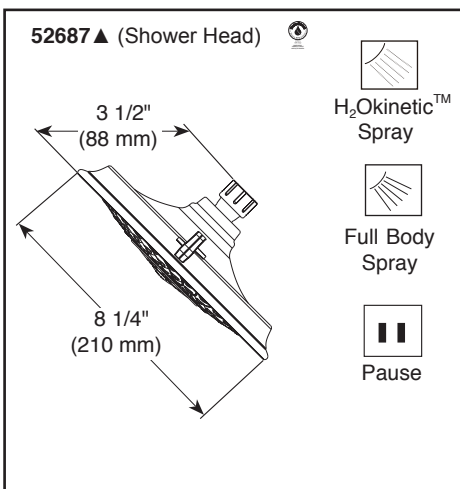

▲ Designate proper finish suffix

Delta reserves the right (1) to make changes in specifications and materials, and (2) to change or discontinue models, both without notice or obligation. Dimensions are for reference only. See current full-line price book or www.deltafaucet.com for finish options and product availability.

DSP-B-T14400-T20 Rev. C

Delta Faucet Company

55 E. 111th Street, Indianapolis, IN 46280
350 South Edgeware Road, St. Thomas, ON N5P 4L1
© 2019 Delta Faucet Company