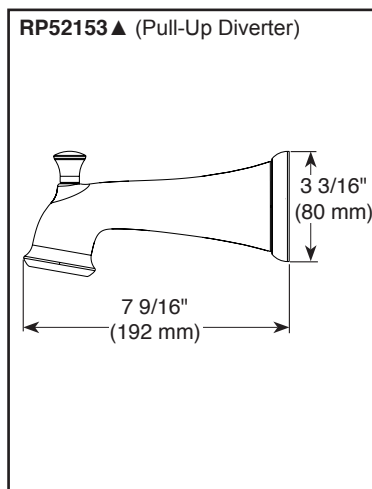

▲ Designate proper finish suffix

Delta reserves the right (1) to make changes in specifications and materials, and (2) to change or discontinue models, both without notice or obligation. Dimensions are for reference only. See current full-line price book or www.deltafaucet.com for finish options and product availability.

DSP-B-T14400-T20 Rev. C

Delta Faucet Company

55 E. 111th Street, Indianapolis, IN 46280
350 South Edgeware Road, St. Thomas, ON N5P 4L1
© 2019 Delta Faucet Company