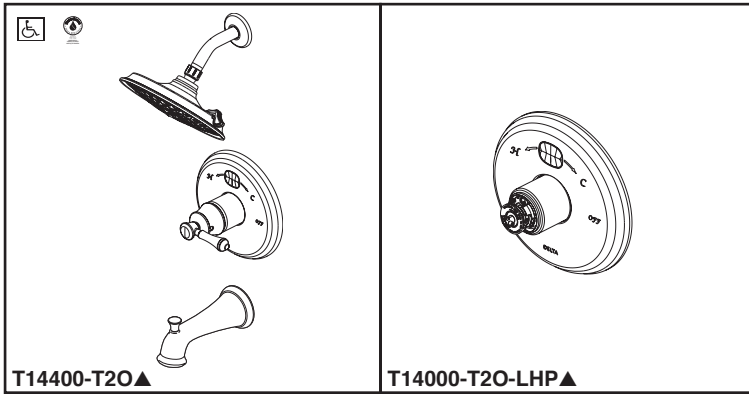

see what Delta can do™

TUB AND SHOWER FAUCET TRIM

- Traditional Temp₂O® Tub/Shower and Valve only
- Temperature display changes color as temperature changes
- Easy-turn 3-spray adjustable shower head
- Uses 3 AAA batteries (Included)
- Option for °F / °C
- Low battery indicator on LED screen

FEATURES:

- Touch-Clean® Nozzles

STANDARD SPECIFICATIONS:

- 14 Series pressure balanced bath mixing valve trim
- Maintains a balanced pressure of hot and cold water even when a valve is turned on or off elsewhere in the system
- For use with MultiChoice® Universal rough valve body. (R10000 Series)
- Max flow rate 1.75 gpm @ 80 psi, 6.6 L/min @ 550 kPa
- Back-to-back installation capability
- Solid brass forged body
- Temperature only controlled with handle.
- Field adjustable to limit handle rotation into hot water zone
- 120° maximum handle rotation

WARRANTY

- Parts and Finish - Lifetime limited warranty; or for commercial purchasers, 10 years for multi-family residential (apartments and condominiums) and 5 years for all other commercial uses, in each case from the date of purchase.
- Electronic Parts and Batteries (if applicable) - 5 years from the date of purchase; or for commercial purchasers, 1 year from the date of purchase. No warranty is provided on batteries.

COMPLIES WITH:

- ASME A112.18.1 / CSA B125.1
- Indicates compliance to ICC/ANSI A117.1 - Valve control only
- EPA WaterSense®

Submitted Model No.: _____

Specific Features: _____