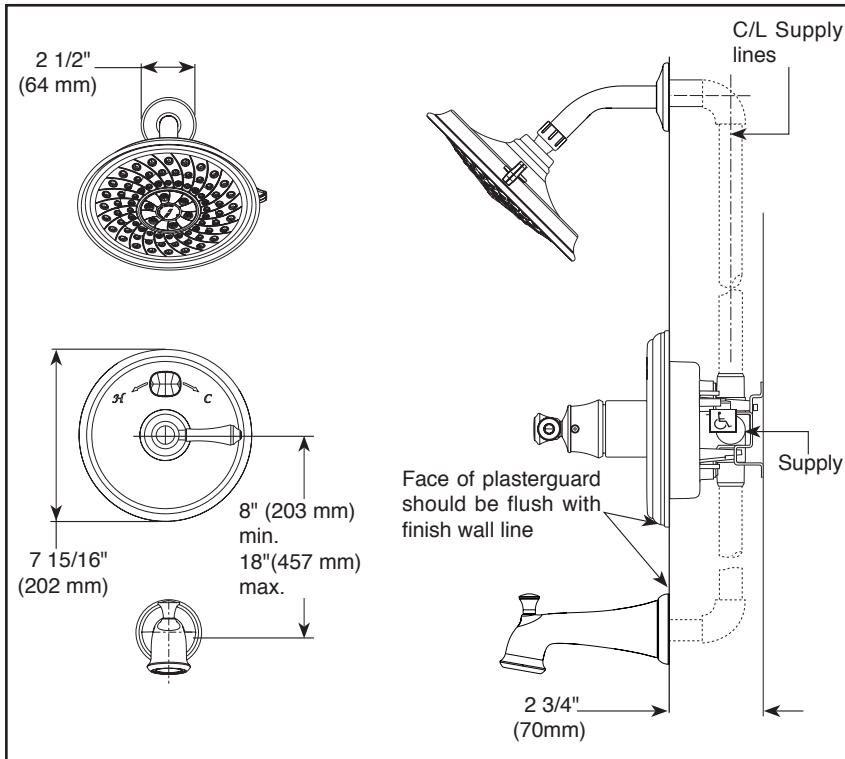

▲ Designate proper finish suffix

Delta reserves the right (1) to make changes in specifications and materials, and (2) to change or discontinue models, both without notice or obligation. Dimensions are for reference only. See current full-line price book or www.deltafaucet.com for finish options and product availability.

DSP-B-T14400-T20 Rev. C

Delta Faucet Company

55 E. 111th Street, Indianapolis, IN 46280
350 South Edgeware Road, St. Thomas, ON N5P 4L1
© 2019 Delta Faucet Company