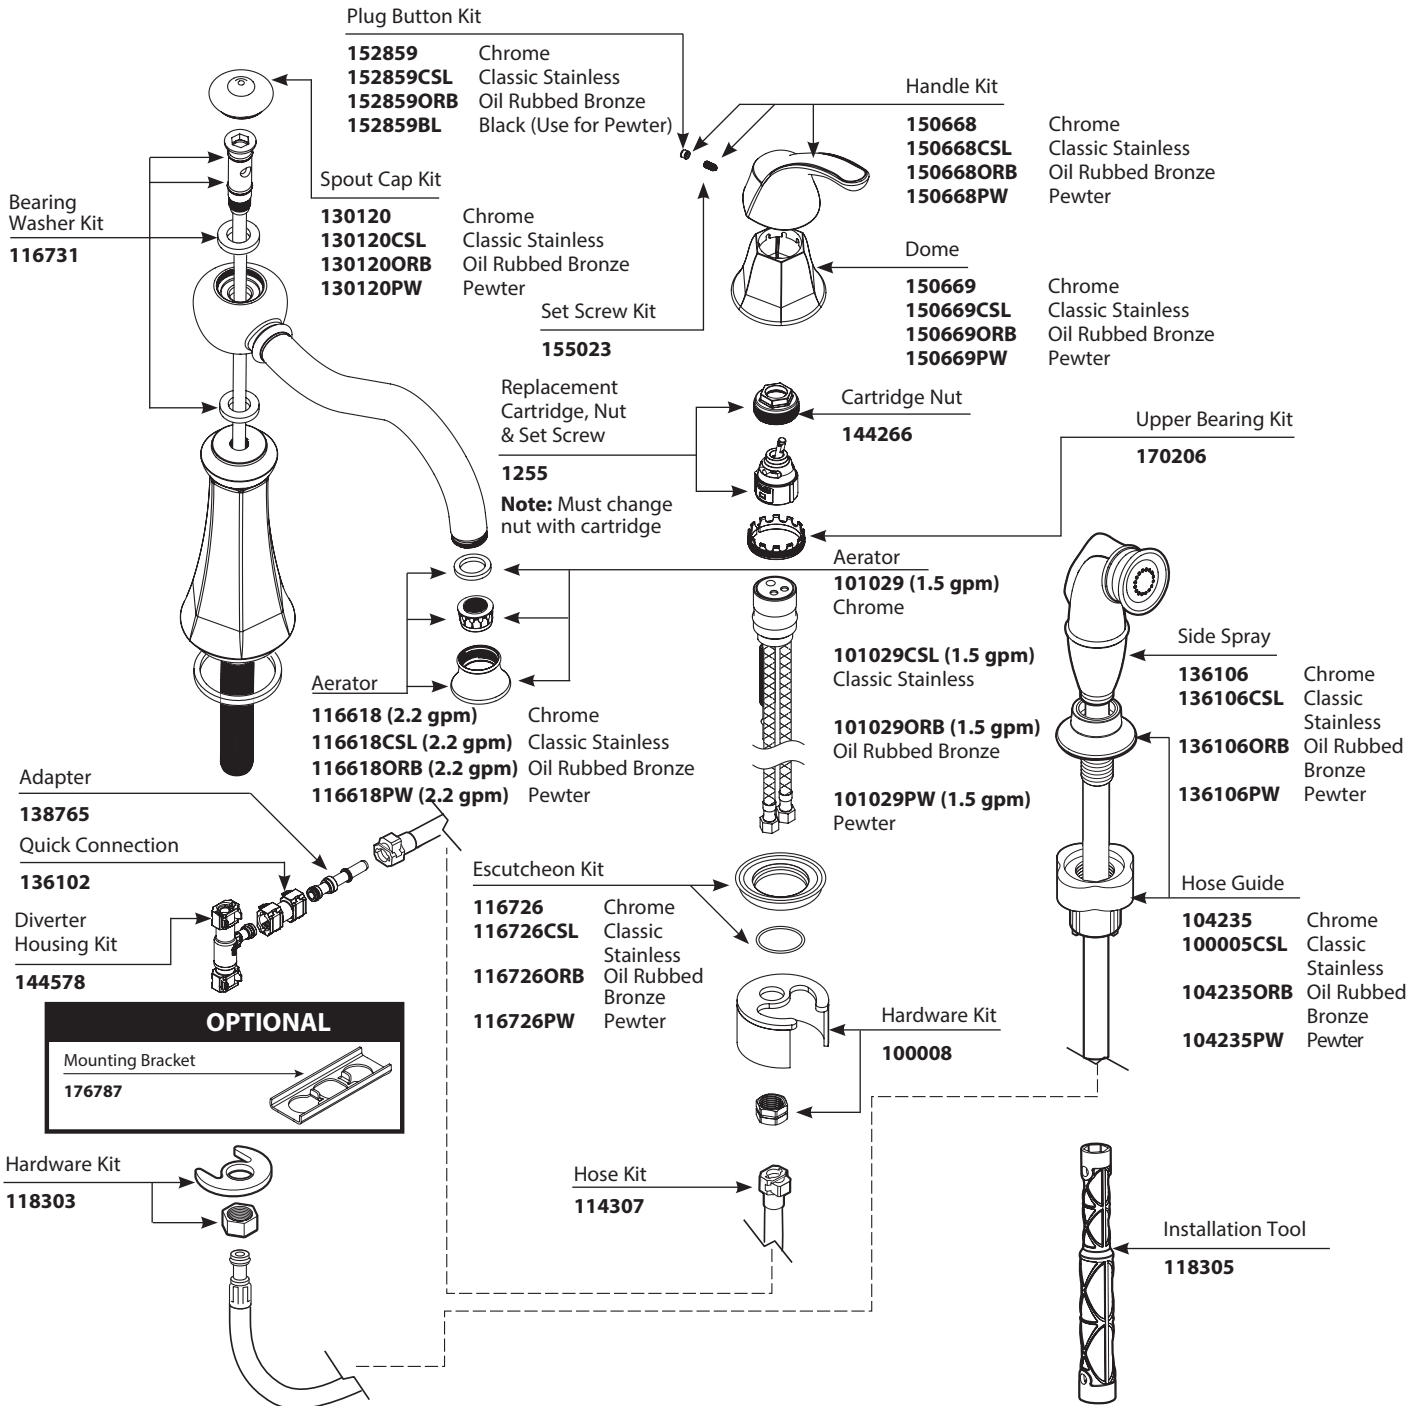

Plug Button Kit

152859	Chrome
152859CSL	Classic Stainless
152859ORB	Oil Rubbed Bronze
152859BL	Black (Use for Pewter)
152859SRS	Spot Resist Stainless

Vestige™
Single-Handle Kitchen Faucet w/Side Spray

MODEL	HANDLE	FINISH
7065	Lever	Chrome
7065ORB	Lever	Oil Rubbed Bronze
7065SRS	Lever	Spot Resist Stainless
DISCONTINUED		
7065CSL	Lever	Classic Stainless
7065PW	Lever	Pewter

Order by Part Number

Vestige™ Single-Handle Kitchen Faucet w/Side Spray		
MODEL	HANDLE	FINISH
7065	Lever	Chrome
7065ORB	Lever	Oil Rubbed Bronze
7065CSL	Lever	Classic Stainless
7065PW	Lever	Pewter

Spout Kit

170145	Chrome
170145CSL	Classic Stainless
170145ORB	Oil Rubbed Bronze
170145PW	Pewter
170145SRS	Spot Resist Stainless

■ Order by Part Number

Spout Kit

170145	Chrome
170145CSL	Classic Stainless
170145ORB	Oil Rubbed Bronze
170145PW	Pewter
170145SRS	Spot Resist Stainless

Vestige™
Single-Handle Kitchen Faucet w/Side Spray

MODEL	HANDLE	FINISH
7065	Lever	Chrome
7065ORB	Lever	Oil Rubbed Bronze
7065CSL	Lever	Classic Stainless
7065PW	Lever	Pewter
Discontinued		
7065SL	Lever	Stainless