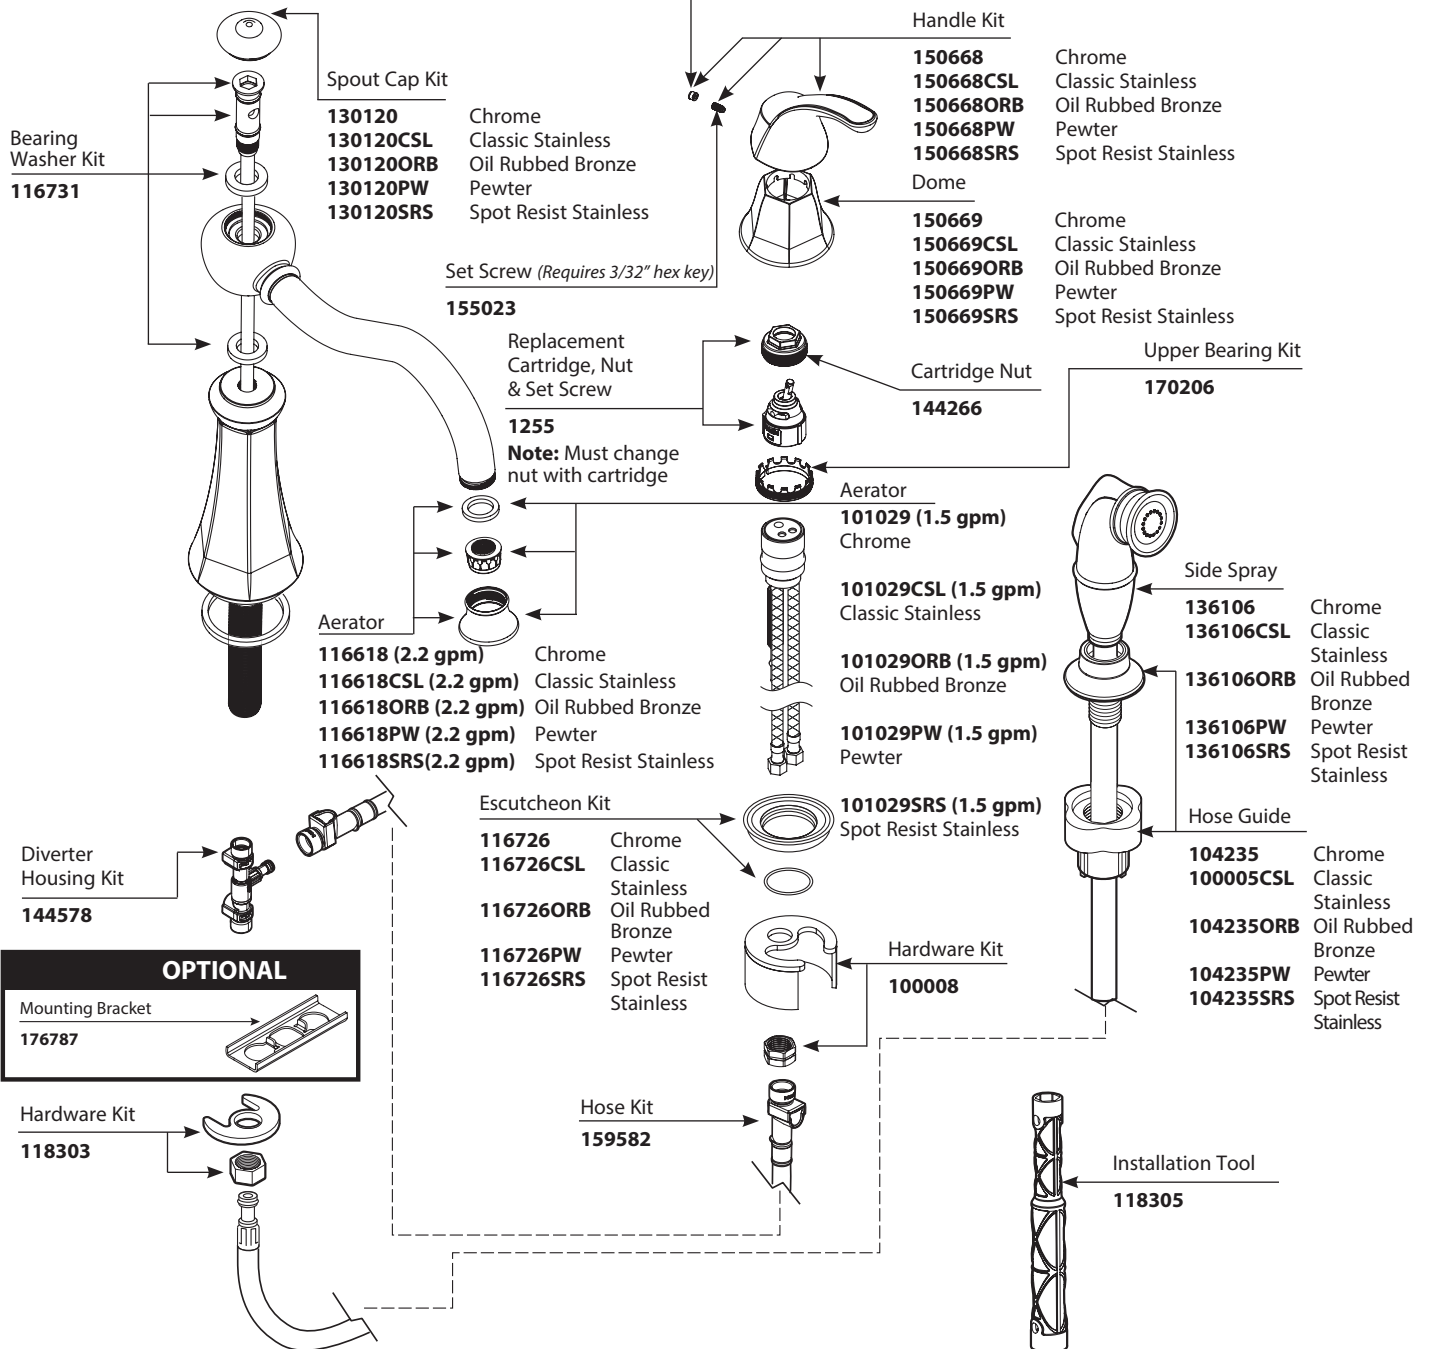

■ Order by Part Number

There is more than 1 version of this model.
Page down to identify the version you have.

Spout Kit

170145	Chrome
170145CSL	Classic Stainless
170145ORB	Oil Rubbed Bronze
170145PW	Pewter
170145SRS	Spot Resist Stainless

Plug Button Kit

152859	Chrome
152859CSL	Classic Stainless
152859ORB	Oil Rubbed Bronze
152859BL	Black (Use for Pewter)
152859SRS	Spot Resist Stainless

Vestige™
Single-Handle Kitchen Faucet w/Side Spray

MODEL	HANDLE	FINISH
7065	Lever	Chrome
7065ORB	Lever	Oil Rubbed Bronze
7065SRS	Lever	Spot Resist Stainless
DISCONTINUED		
7065CSL	Lever	Classic Stainless
7065PW	Lever	Pewter

Order by Part Number

Vestige™ Single-Handle Kitchen Faucet w/Side Spray		
MODEL	HANDLE	FINISH
7065	Lever	Chrome
7065ORB	Lever	Oil Rubbed Bronze
7065CSL	Lever	Classic Stainless
7065PW	Lever	Pewter

Spout Kit

170145	Chrome
170145CSL	Classic Stainless
170145ORB	Oil Rubbed Bronze
170145PW	Pewter
170145SRS	Spot Resist Stainless

■ Order by Part Number

Spout Kit

170145	Chrome
170145CSL	Classic Stainless
170145ORB	Oil Rubbed Bronze
170145PW	Pewter
170145SRS	Spot Resist Stainless