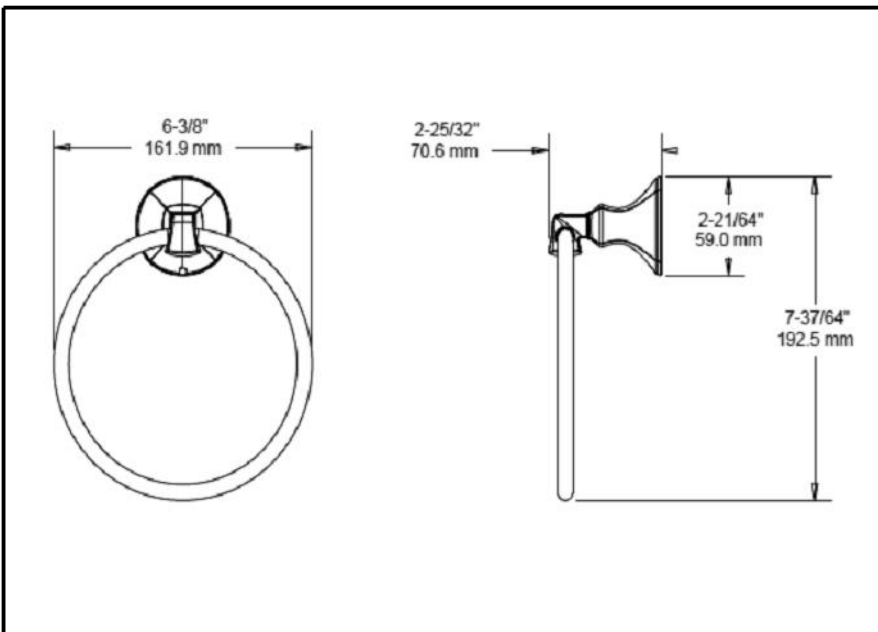

DELTA[®]

ACCESSORIES

- Ashlyn™ Bath collection
- Towel Ring

Submitted Model No.: _____

Specific Features: _____

STANDARD SPECIFICATIONS:

- Wood blocking is preferable behind all wall surfaces. If wood blocking is not available, the following fasteners are suggested: Tile/Masonry-Plastic or lead Anchors Plaster/drywall-Toggle bolts.
- Mounting hardware and mounting template included with product.