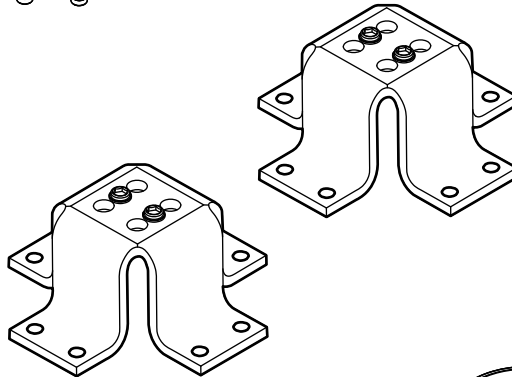

# Illustrated Parts

■ Order by Part Number

**M-PACT™**  
**Double Riser Floor Mount Tub Filler**  
**For Concrete Rough-In Valve**  
**MODEL TS50210**  
 For use with TS25105 Series risers

Stop Valve Kit (2 per kit)  
136123

Manifold Assembly (Includes Manifold Bolts)  
262007

Manifold Bolts (4 per pack)  
200007

Manifold Mounting  
Brackets (x2)  
259422

Mud Cover  
200013

Screws (4 per pack)  
259420