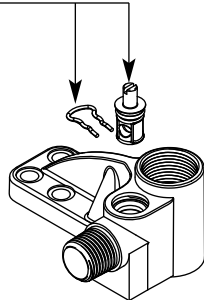

# Illustrated Parts

■ Order by Part Number

**M-PACT™**  
**Double Riser Floor Mount Tub Filler**  
**For Concrete Rough-In Valve**  
**MODEL TS50210**  
 For use with TS25105 Series risers

Stop Valve Kit (2 per kit)  
136123