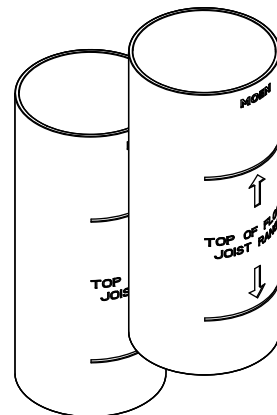

# Illustrated Parts

■ Order by Part Number

**M-PACT™**  
**Double Riser Floor Mount Tub Filler**  
**For Concrete Rough-In Valve**  
**MODEL TS50210**  
 For use with TS25105 Series risers

Stop Valve Kit (2 per kit)  
136123

Manifold Assembly (Includes Manifold Bolts)  
262007

Manifold Bolts (4 per pack)  
200007

Manifold Mounting  
Brackets (x2)  
259422

Mud Cover  
200013

Screws (4 per pack)  
259420