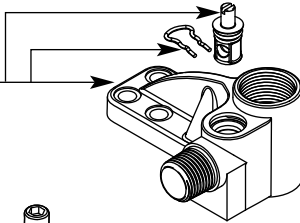

# Illustrated Parts

■ Order by Part Number

**M-PACT™**  
**Double Riser Floor Mount Tub Filler**  
**For Concrete Rough-In Valve**  
**MODEL TS50210**  
 For use with TS25105 Series risers

Stop Valve Kit (2 per kit)  
136123

Manifold Assembly (Includes Manifold Bolts)  
262007

Manifold Bolts (4 per pack)  
200007

Manifold Mounting  
Brackets (x2)  
259422

Mud Cover  
200013

Screws (4 per pack)  
259420