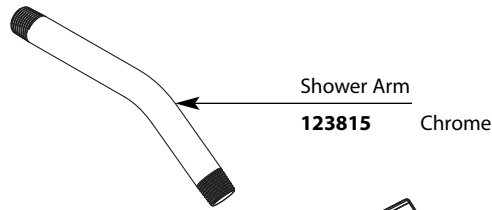

Buy it for looks. Buy it for life.®

Illustrated Parts

■ Order by Part Number

■ Trim can be used with either the 62300 series or 2500 series valve

Via™ Posi-Temp Single-Handle Tub/Shower Trim					
Valve Trim		Shower Only*		TUB/Shower*	
MODEL		MODEL		MODEL	
TS8711	Chrome	TS8712	Chrome	TS8713	Chrome
		TS8712EP	Chrome	TS8713EP	Chrome

**All models include 2.5 gpm showerhead except those with EP suffix (2.0 gpm showerhead)*

Temperature Limit Stop

106479

Stop Tube Kit

96987

Chrome

S6365

Showerhead (2.0 gpm)