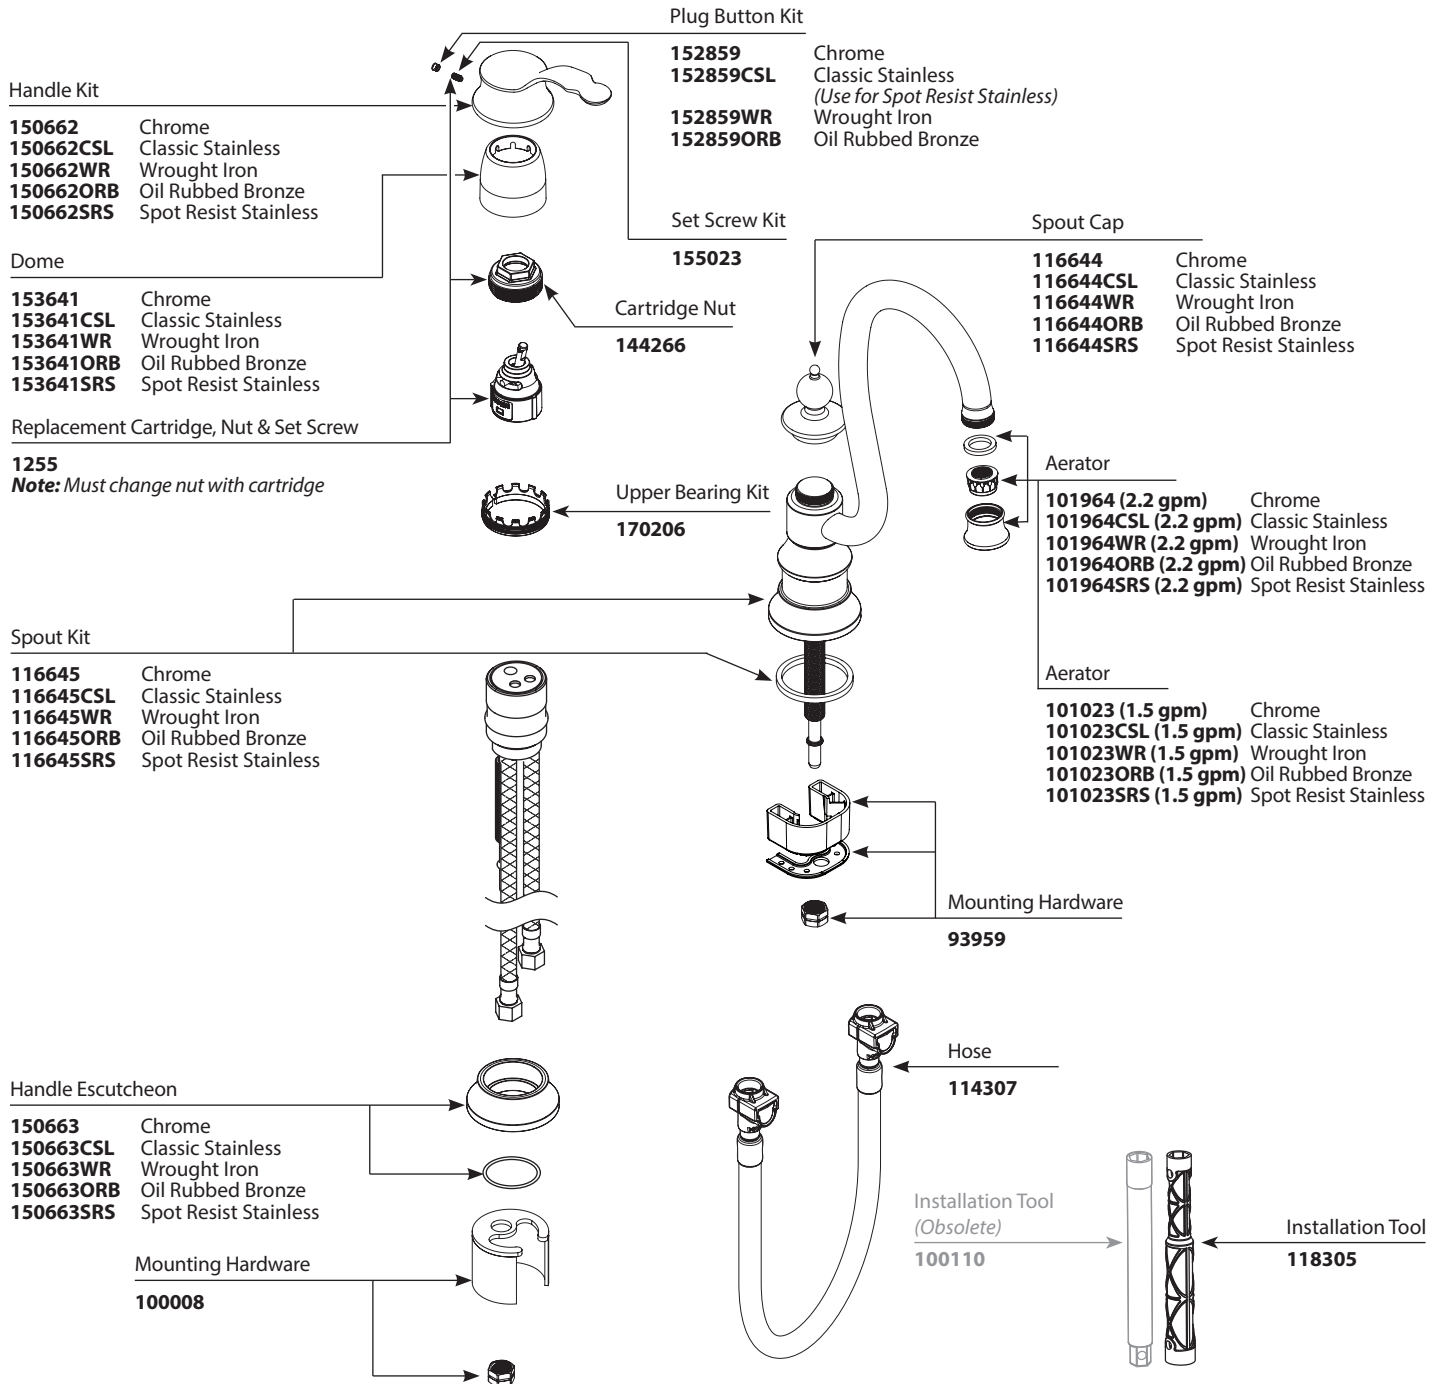

■ Order by Part Number

There is more than one version of this model.
Page down to identify the version you have.

WATERHILL™ Single Handle Prep Bar		
MODEL	TYPE	FINISH
S611	Lever	Chrome
S611CSL	Lever	Classic Stainless
S611WR	Lever	Wrought Iron
S611ORB	Lever	Oil Rubbed Bronze
S611SRS	Lever	Spot Resist Stainless

■ Order by Part Number

WATERHILL™ Single Handle Prep Bar		
MODEL	TYPE	FINISH
S611	Lever	Chrome
S611CSL	Lever	Classic Stainless
S611WR	Lever	Wrought Iron
S611ORB	Lever	Oil Rubbed Bronze
S611SRS	Lever	Spot Resist Stainless

**HANDLE PLUG BUTTON
PRIOR TO 2011**

Plug Button Kit

156800