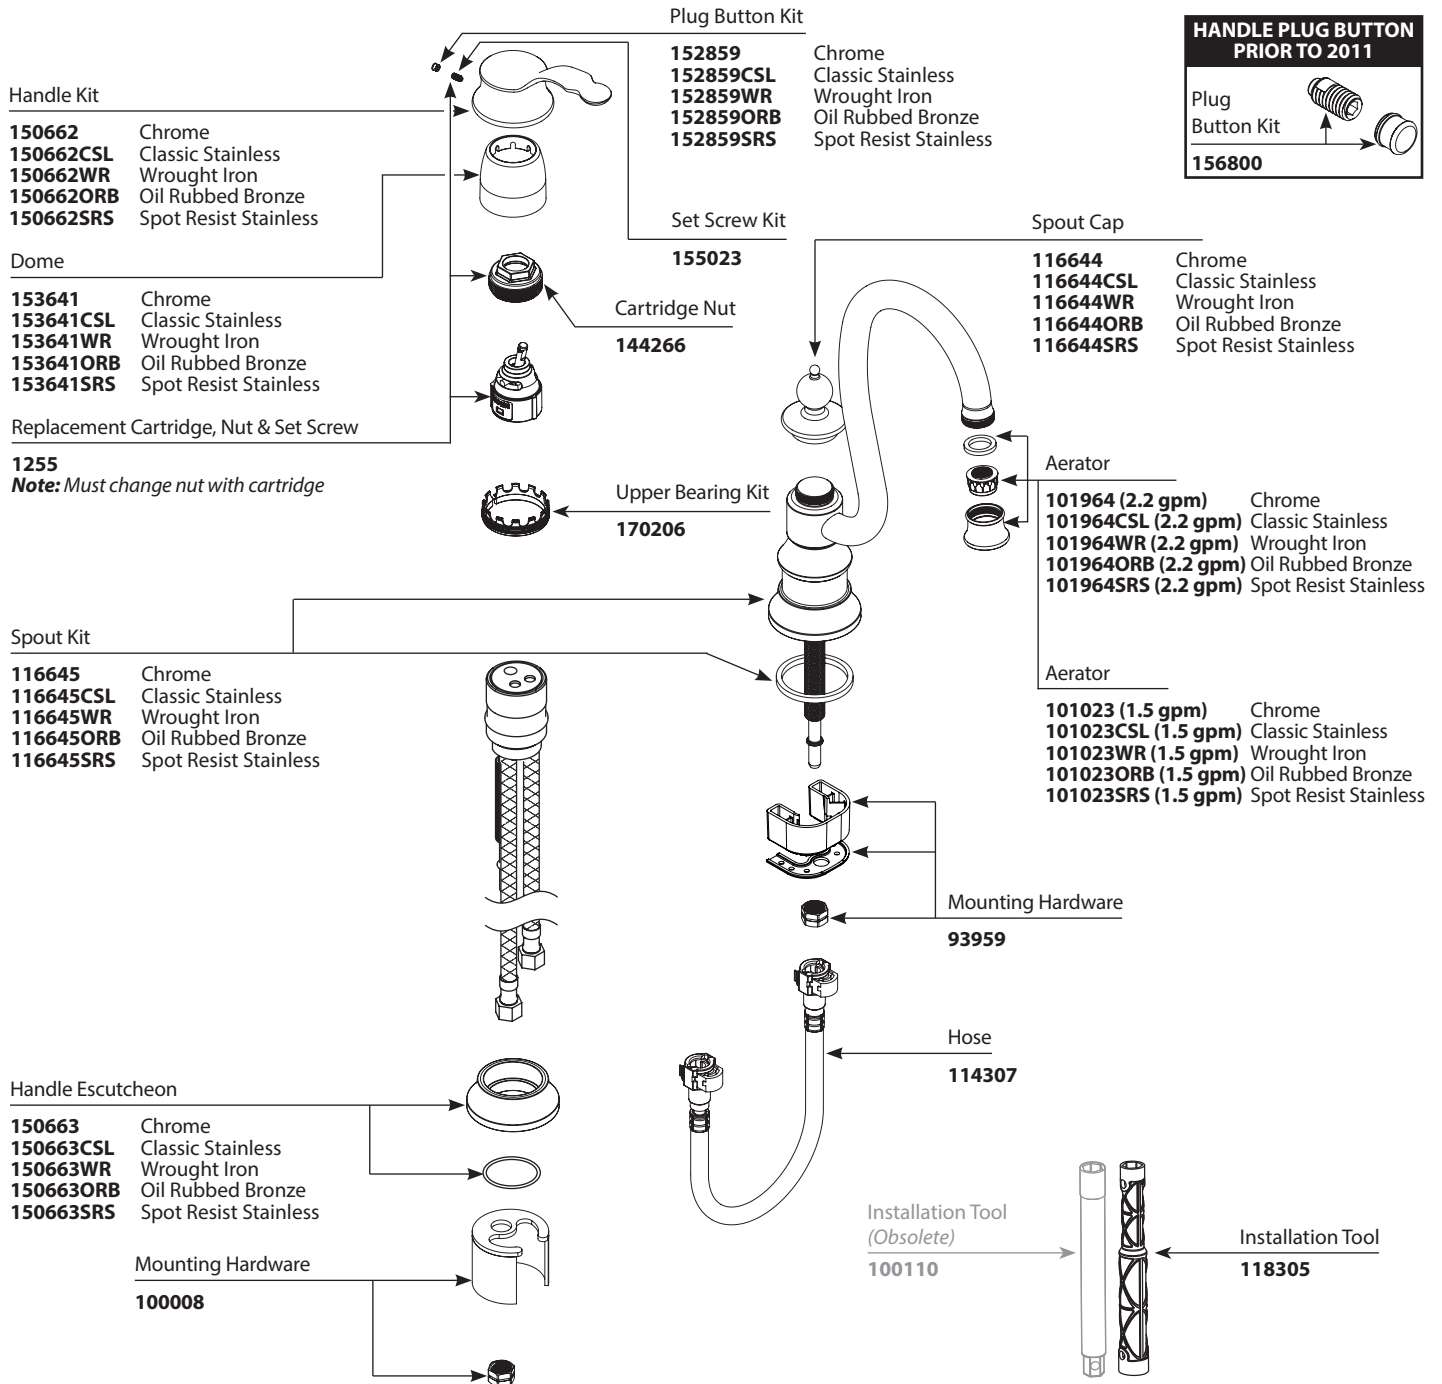

■ Order by Part Number

There is more than one version of this model.
Page down to identify the version you have.

WATERHILL™ Single Handle Prep Bar		
MODEL	TYPE	FINISH
S611	Lever	Chrome
S611CSL	Lever	Classic Stainless
S611WR	Lever	Wrought Iron
S611ORB	Lever	Oil Rubbed Bronze
S611SRS	Lever	Spot Resist Stainless

■ Order by Part Number

WATERHILL™ Single Handle Prep Bar		
MODEL	TYPE	FINISH
S611	Lever	Chrome
S611CSL	Lever	Classic Stainless
S611WR	Lever	Wrought Iron
S611ORB	Lever	Oil Rubbed Bronze
S611SRS	Lever	Spot Resist Stainless

**HANDLE PLUG BUTTON
PRIOR TO 2011**

Plug Button Kit

156800