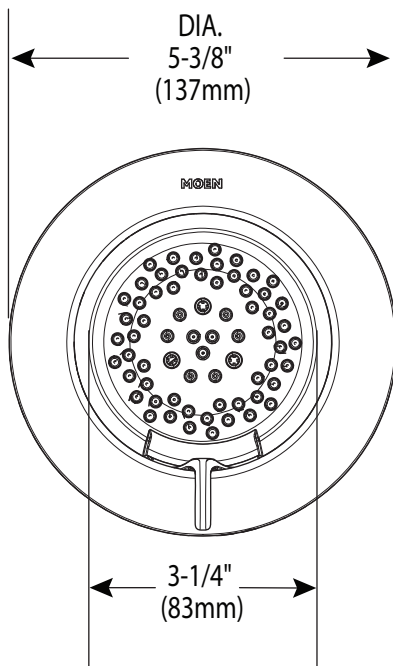

Buy it for looks. Buy it for life.®

Specifications

DESCRIPTION

- Two function spray with various finishes identified by suffix
- Full spray or targeted massage

OPERATION

- Spray face tilts 20 degrees in any direction

FLOW

- Designed to deliver 2.0 gpm max (7.6 L/min) at 80 psi

STANDARDS

- Third party certified to ASME A112.18.1/ CSA B125.1, and all applicable requirements referenced therein

WARRANTY

- Lifetime limited warranty against leaks and finish defects to the original consumer purchaser
- 5 year warranty if used in commercial installations

Two Function Body Spray

Models: TS1422 series

Rough-In: S1300

1" Extension Kit: 155656
(available separately)

CRITICAL DIMENSIONS

(DO NOT SCALE)