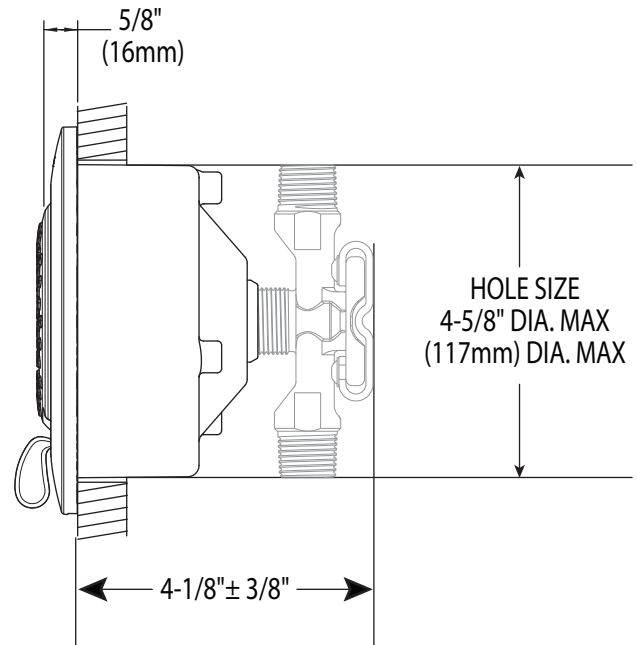

Buy it for looks. Buy it for life.®

Specifications

DESCRIPTION

- Two function spray with various finishes identified by suffix
- Full spray or targeted massage

OPERATION

- Spray face tilts 20 degrees in any direction

Two Function Body Spray

Models: TS1422 series

Rough-In: S1300

1" Extension Kit: 155656
(available separately)

CRITICAL DIMENSIONS

(DO NOT SCALE)