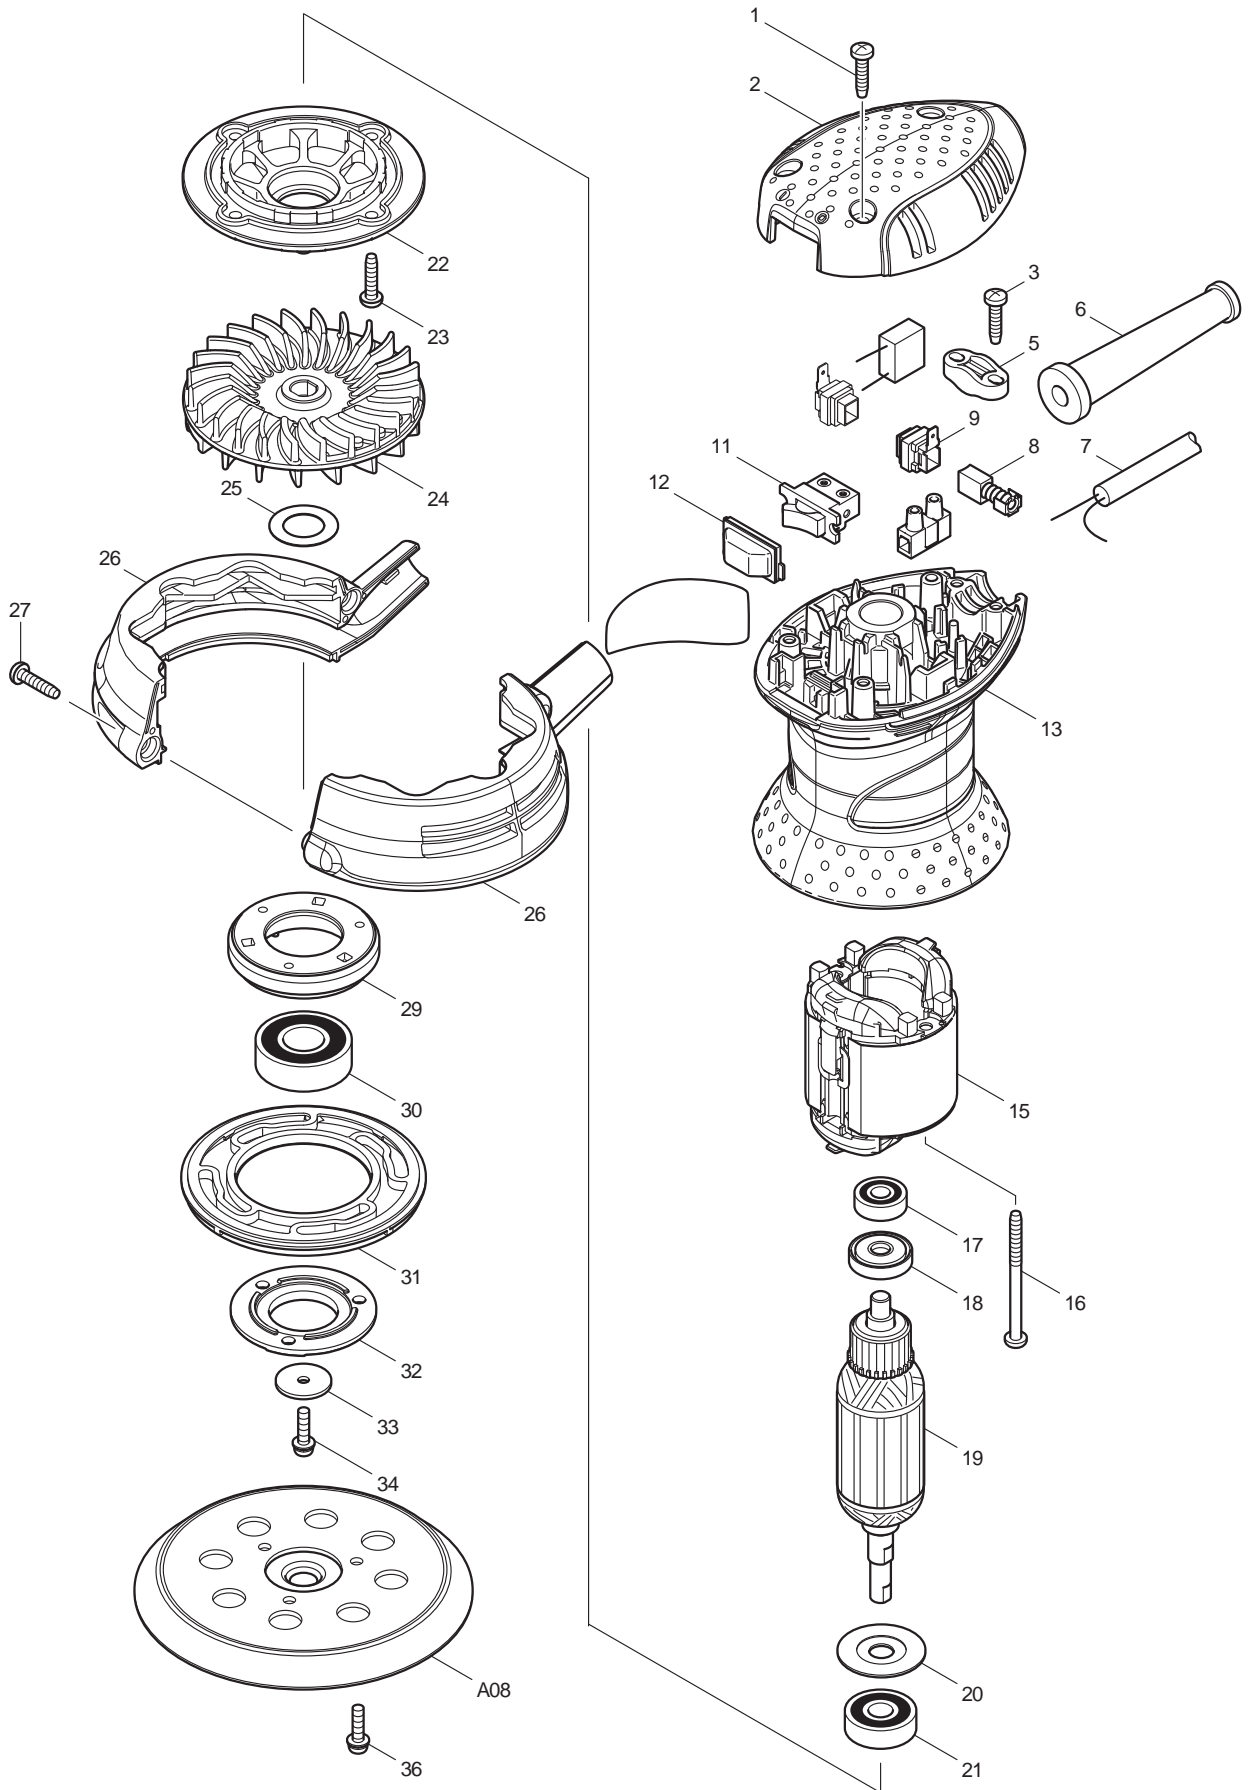

12 - 2009
BO5030 / BO5030K
5" RANDOM ORBIT SANDER

Item No	Type	Ref	Part No	Description	Qty	Unit
1			265995-6	TAPPING SCREW 4X18	3	PC.
2			450071-1	TOP COVER	1	PC.
3			265995-6	TAPPING SCREW 4X18	2	PC.
5			687063-9	STRAIN RELIEF	1	PC.
6			682502-4	CORD GUARD 8-85	1	PC.
7			664002-6	CORD W/PLUG 2P-18-2.0M, SJT	1	PC.
			660002-4	CORD W/PLUG 2P-18-2.0M, SJ (OPTION)	1	PC.
8	1		191927-6	CARBON BRUSH CB-407 2PC/SET, W/O ORIGIN - N/L/A	1	SET
	2		195007-0	CARBON BRUSH CB-407, 2PCS/SET (W/ ORIGIN)	1	SET
9			643995-0	BRUSH HOLDER	2	PC.
11			651527-9	SWITCH	1	PC.
12			424039-3	SWITCH COVER	1	PC.
13			450671-7	MOTOR HOUSING	1	PC.
15			633671-4	FIELD 115V	1	PC.
16			266147-2	TAPPING SCREW 4X55	2	PC.
17			210017-7	BALL BEARING 607DDW	1	PC.
18			681652-2	INSULATION WASHER	1	PC.
19			515731-3	ARMATURE ASS'Y 115V	1	PC.
		INC.		Item No. 17, 18, 20, 21		
20			267806-1	WASHER 9	1	PC.
21			211092-6	BALL BEARING 629DDW	1	PC.
22			450672-5	BRACKET	1	PC.
23			265995-6	TAPPING SCREW 4X18	4	PC.
24			241673-2	FAN 88	1	PC.
25			267164-5	FLAT WASHER 15	1	PC.
26			188579-2	SKIRT L/R SET	1	SET
27			265995-6	TAPPING SCREW 4X18	2	PC.
29			318304-9	BEARING BOX	1	PC.
30			211228-7	BALL BEARING 6202DDW	1	PC.
31			424131-5	BRAKE RING	1	PC.
32			318303-1	BEARING BOX COVER	1	PC.
33			253739-6	FLAT WASHER 4	1	PC.
34			911128-8	PAN HEAD SCREW M4X16	1	PC.
36			911128-8	PAN HEAD SCREW M4X16	3	PC.
100			654069-2	RECEPTACLE	2	PC.
101			654558-7	INSULATED CONNECTOR	1	PC.
<u>ACCESSORIES</u>			- See Catalogue or visit www.makita.ca for more accessories -			
A01			166078-4	DUST BAG	1	PC.
A02			257202-1	RING 25	1	PC.
A03			416063-0	DUST BAG NOZZLE	1	PC.
A04			416064-8	DUST NOZZLE	1	PC.
A06			192278-0	HOSE COMPLETE 28-1.5, UNI	1	PC.
A07			P-80024	JOINT 25 (F/DUST COLLECTOR)	1	PC.
A08			743081-8	PAD 123, F/HOOK&LOOP	1	PC.
A09			824562-2	PLASTIC CARRYING CASE	1	PC.
A10			135222-4	DUST BAG ASSY	1	PC.
		INC.		Item No. A01 - A04	1	PC.
A11			135246-0	DUST BOX ASSY	1	PC.
A12			194746-9	PAPER DUST BAG 5PC/SET	1	SET
A13			195133-5	FILTER DUST BAG 5PC/SET	1	SET