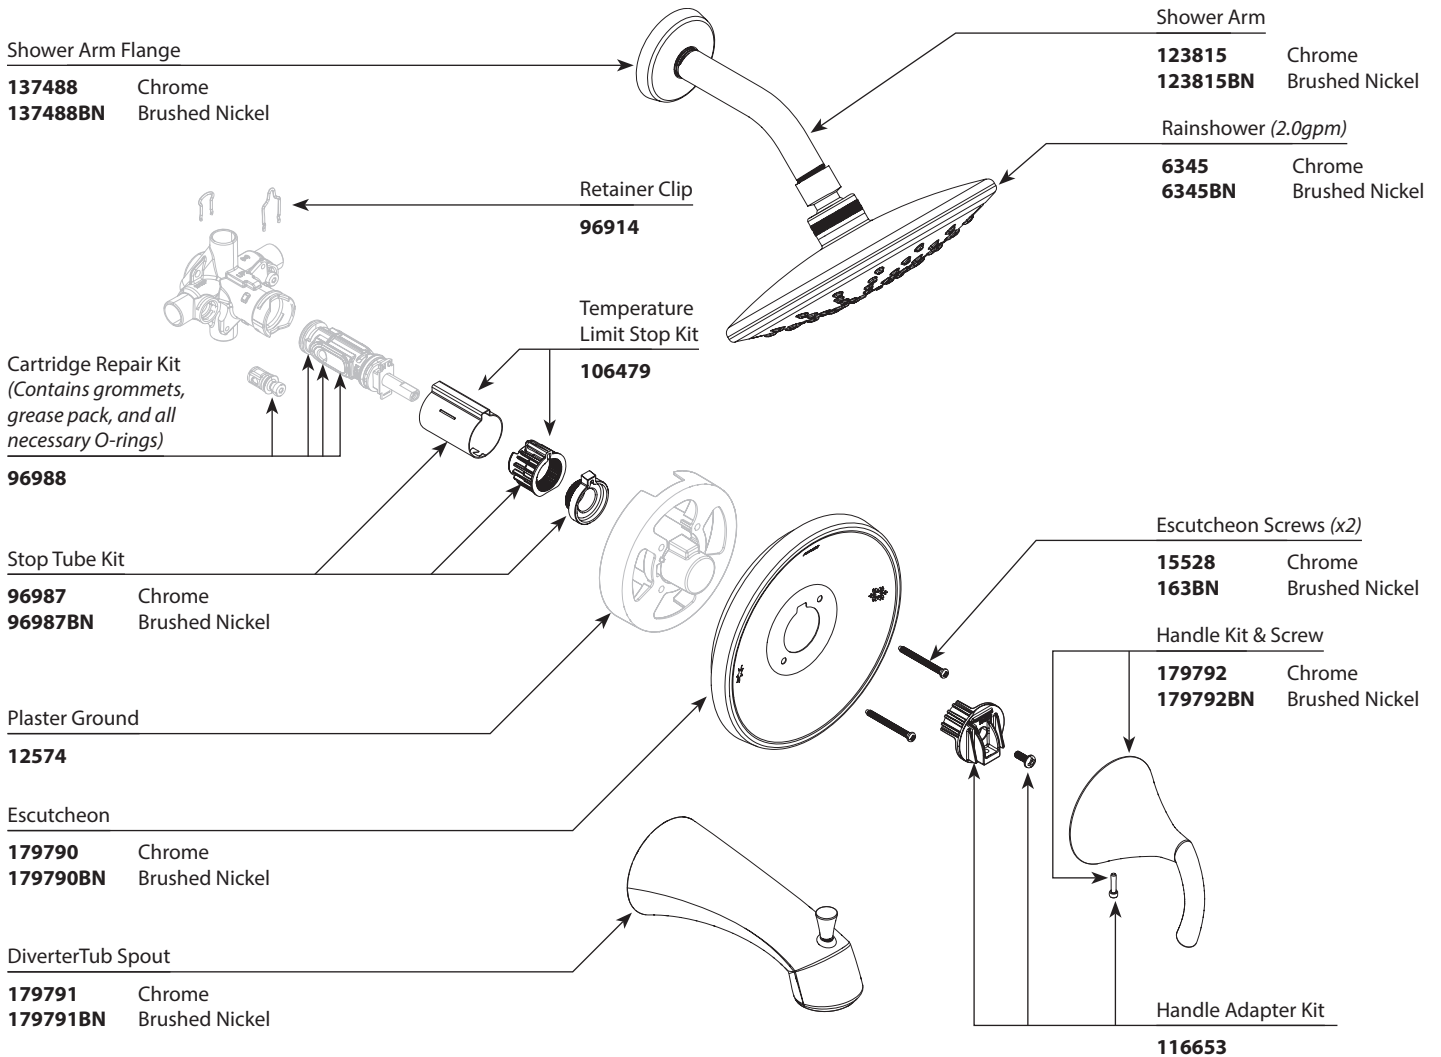

Buy it for looks. Buy it for life.®

Illustrated Parts

■ Order by Part Number

■ Trim can be used with 62300 Series or 2500 Series Valve

GLYDE™ POSI-TEMP® Single-Handle Tub/Shower Valve			
Shower Only*		Tub/Shower*	
MODEL	FINISH	MODEL	FINISH
T2842EP	Chrome	T2843EP	Chrome
T2842EPBN	Brushed Nickel	T2843EPBN	Brushed Nickel

All models include 2.0 gpm Rainshower

MOEN, POSI-TEMP, M-PACT SYSTEM
©2010