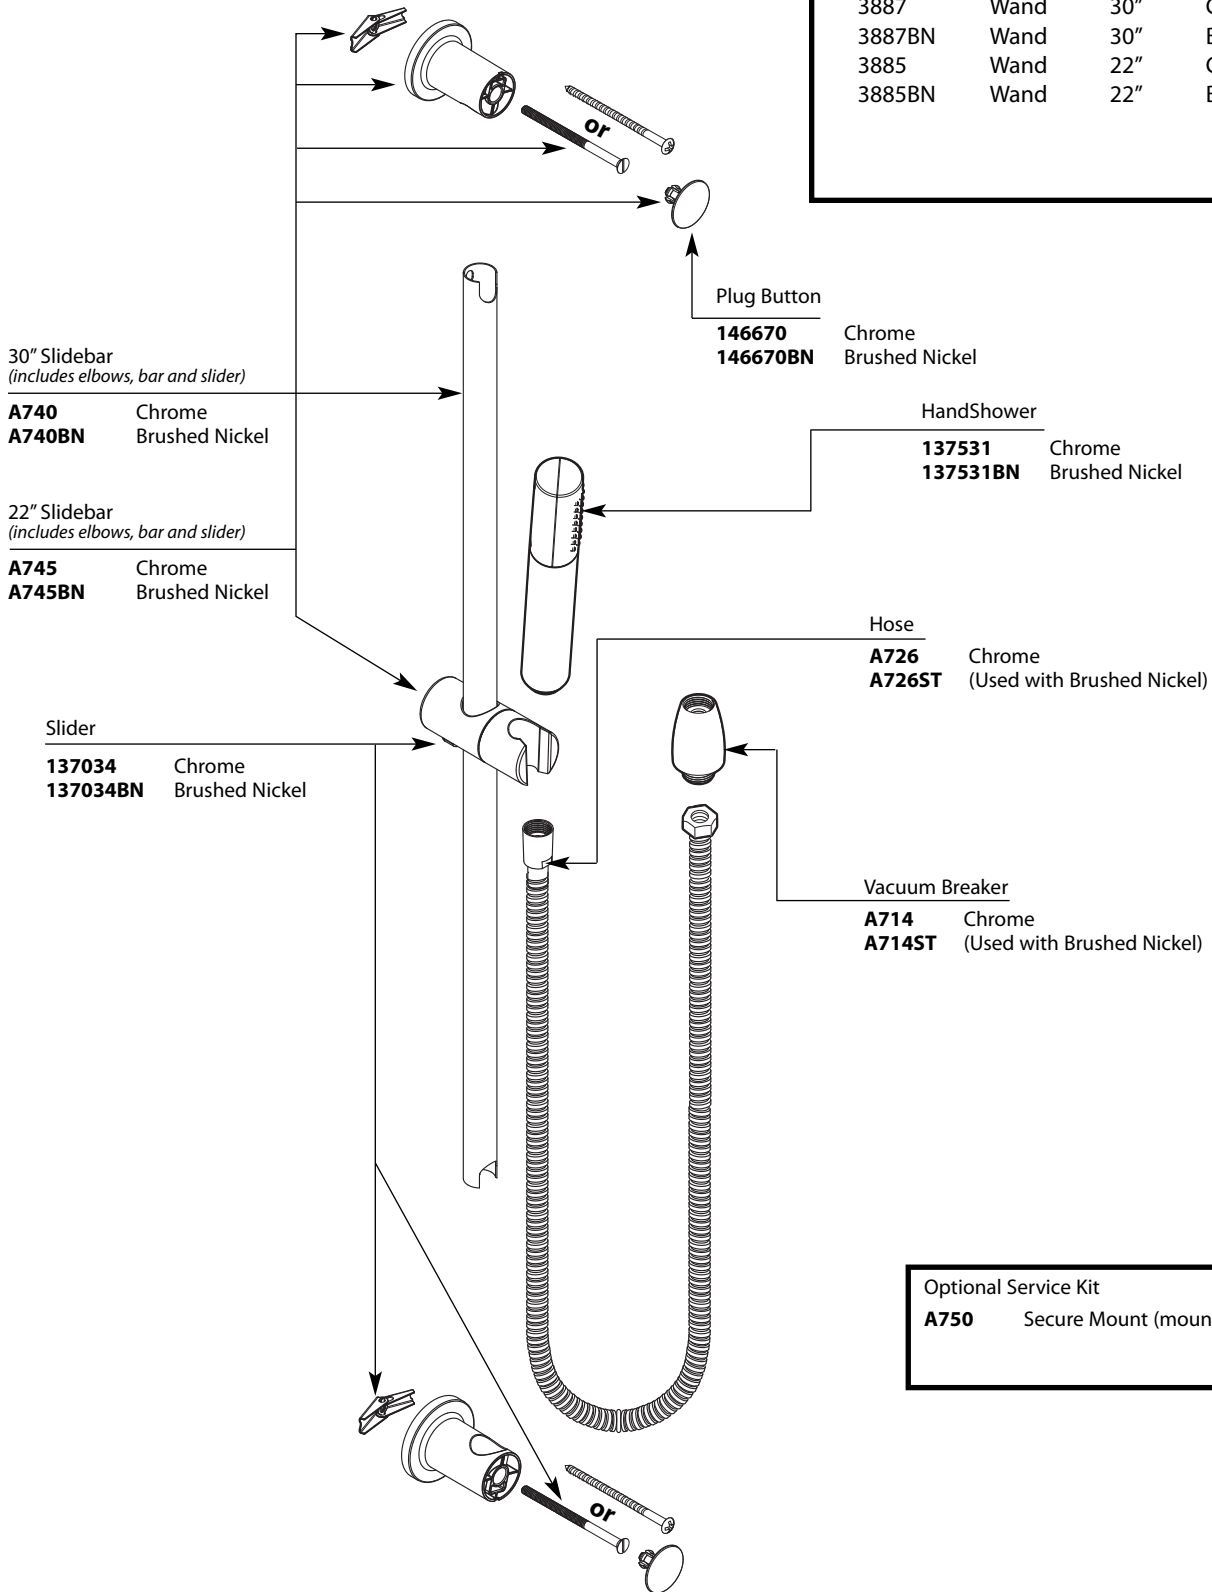

Buy it for looks. Buy it for life.®

Illustrated Parts

Single Function Handshower			
MODEL	TYPE	SIZE	FINISH
3887	Wand	30"	Chrome
3887BN	Wand	30"	Brushed Nickel
3885	Wand	22"	Chrome
3885BN	Wand	22"	Brushed Nickel

Optional Service Kit	
A750	Secure Mount (mounting hardware)