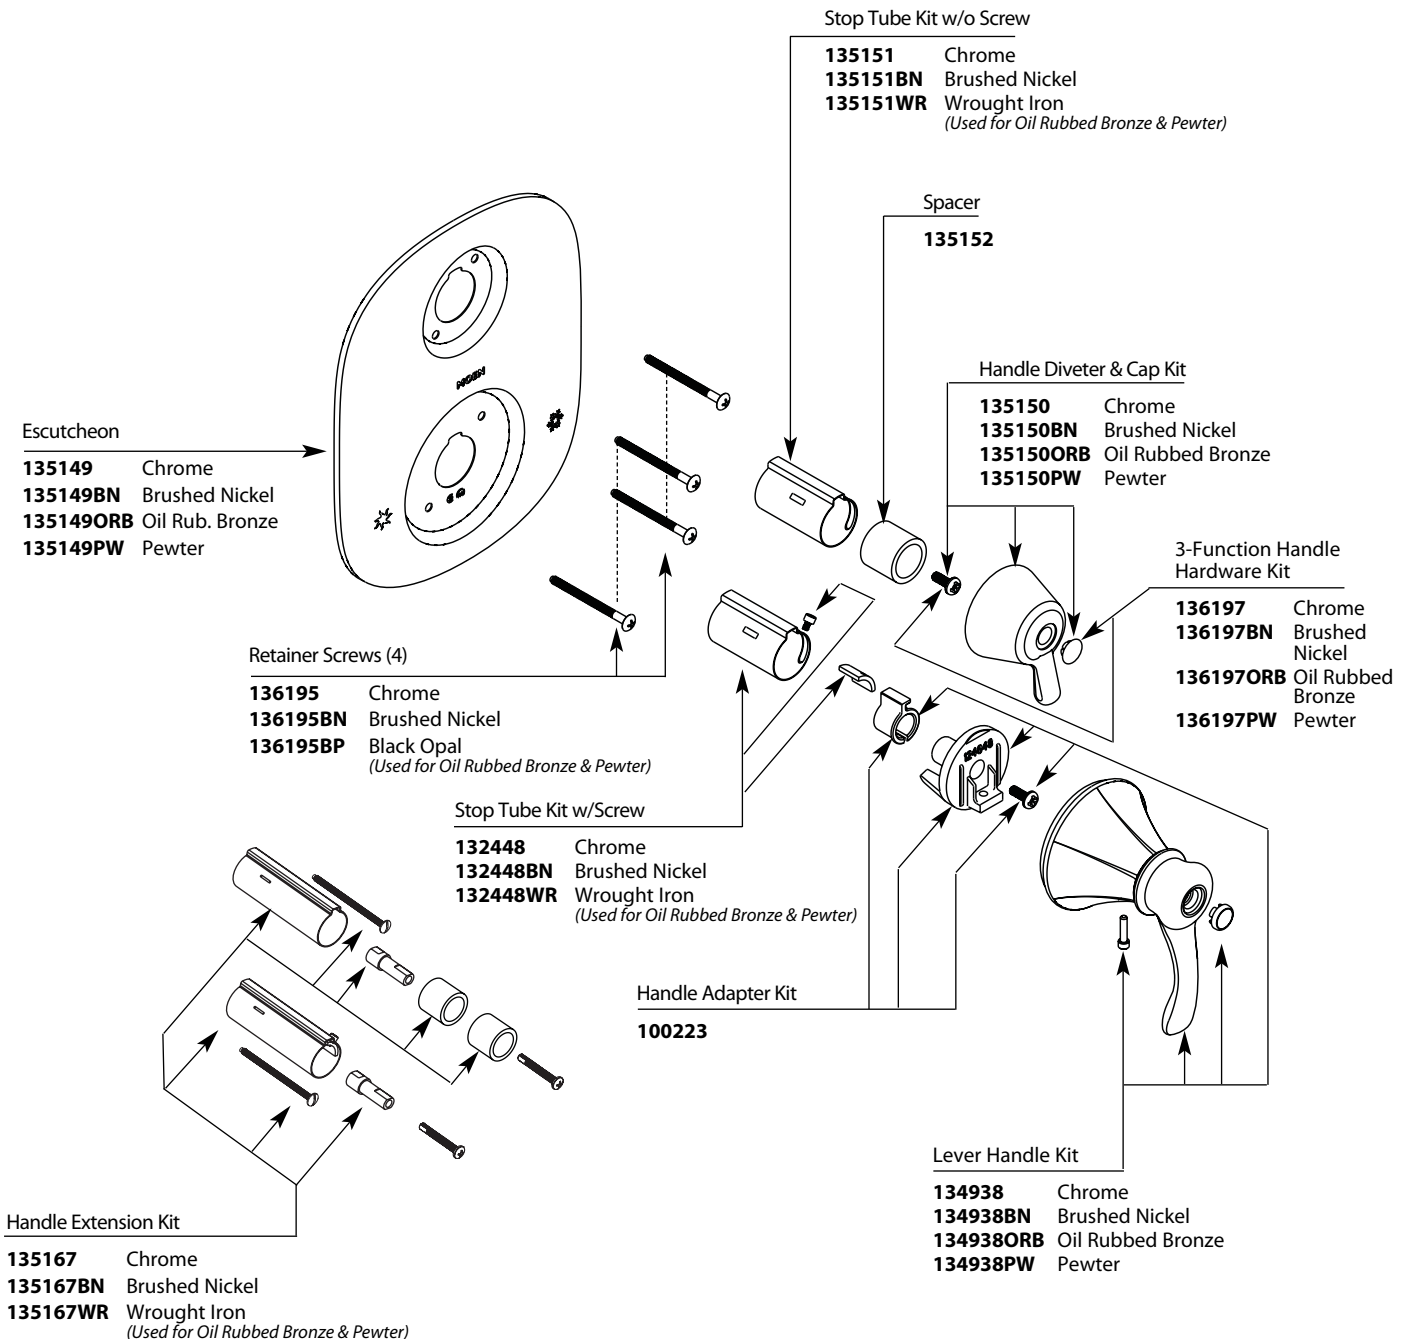

# Illustrated Parts

<b>VESTIGE™ MOENTROL® with Built-In 3 Function Diverter Shower Valve Trim</b>		
<b>MODEL</b>	<b>HANDLE</b>	<b>FINISH</b>
T4113	Lever/Knob	Chrome
T4113BN	Lever/Knob	Brushed Nickel
T4113ORB	Lever/Knob	Oil Rubbed Bronze
T4113PW	Lever/Knob	Pewter

# Illustrated Parts

### Parts Finishes Chart

<p><b>Shower Arm</b></p> 	<p><b>10154</b> Chrome <b>10154BN</b> Brushed Nickel <b>10154ORB</b> Oil Rubbed Bronze <b>10154PW</b> Pewter</p>
<p><b>Accent Kit</b></p> 	<p><b>AT2199</b> Chrome <b>AT2199BN</b> Brushed Nickel <b>AT2199ORB</b> Oil Rubbed Bronze <b>AT2199PW</b> Pewter</p>
<p><b>Showerhead</b></p> 	<p><b>6302</b> Chrome <b>6302BN</b> Brushed Nickel <b>6302ORB</b> Oil Rubbed Bronze <b>6302PW</b> Pewter</p>
<p><b>Body Spray</b></p> 	<p><b>A501</b> Chrome <b>A501BN</b> Brushed Nickel <b>A501ORB</b> Oil Rubbed Bronze <b>A501PW</b> Pewter</p>