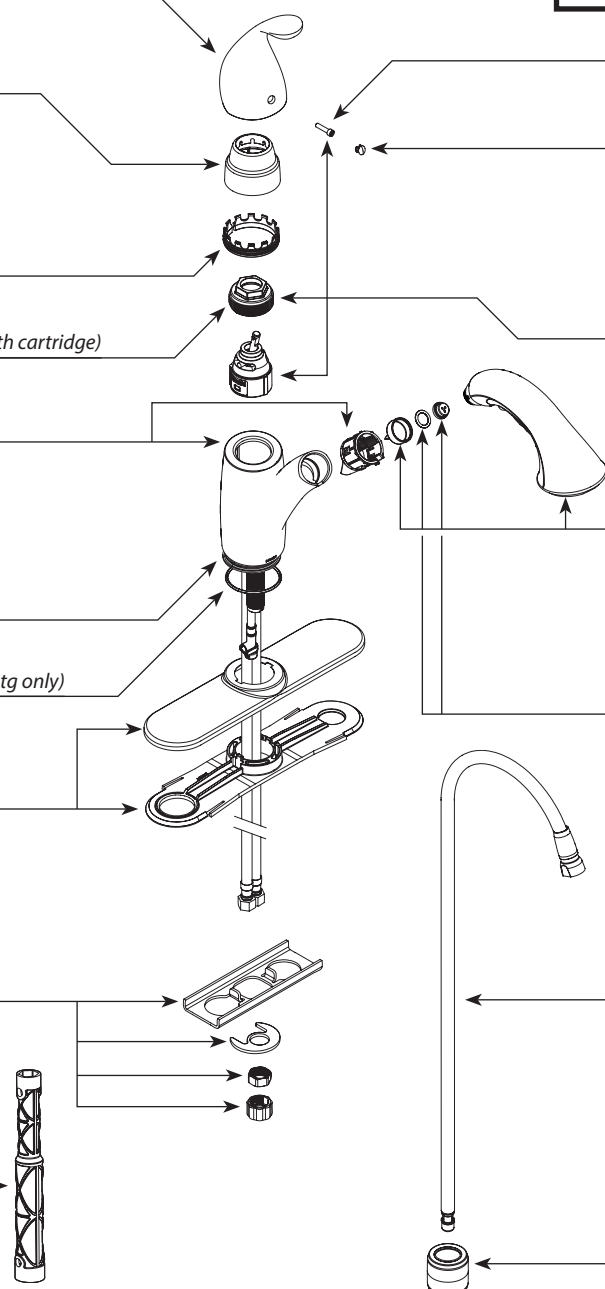

Mounting Hardware

113173

Installation Tool

118305

Set Screw (Requires 3/32" hex key)

155023

Plug Button

- 152859** Chrome
- 152859CSL** Classic Stainless (Also used for Spot Resist Stainless)
- 152859W** Glacier
- 152859ORB** Oil Rubbed Bronze

Cartridge, Cartridge Nut & Set Screw

1255

Wand Kit

- 163248** Chrome
- 163248CSL** Classic Stainless
- 163248W** Glacier
- 163248ORB** Oil Rubbed Bronze
- 163248SRS** Spot Resist Stainless

Wand Screen & O-ring Kit (1.5gpm)

158550

Wand Screen & O-ring Kit (2.2gpm)

141025

Hose Service Kit

159560

Hose Weight

159559

Buy it for looks. Buy it for life.®

Illustrated Parts

■ Order by Part Number

Camerist™ Single Handle Kitchen Pull Out Faucet		
MODEL	HANDLE	FINISH
7545C	Lever	Chrome
7545CSL	Lever	Classic Stainless
7545SRS	Lever	Spot Resist Stainless
7545W	Lever	Glacier
7545ORB	Lever	Oil Rubbed Bronze
67545C	Lever	Chrome (Bulk)