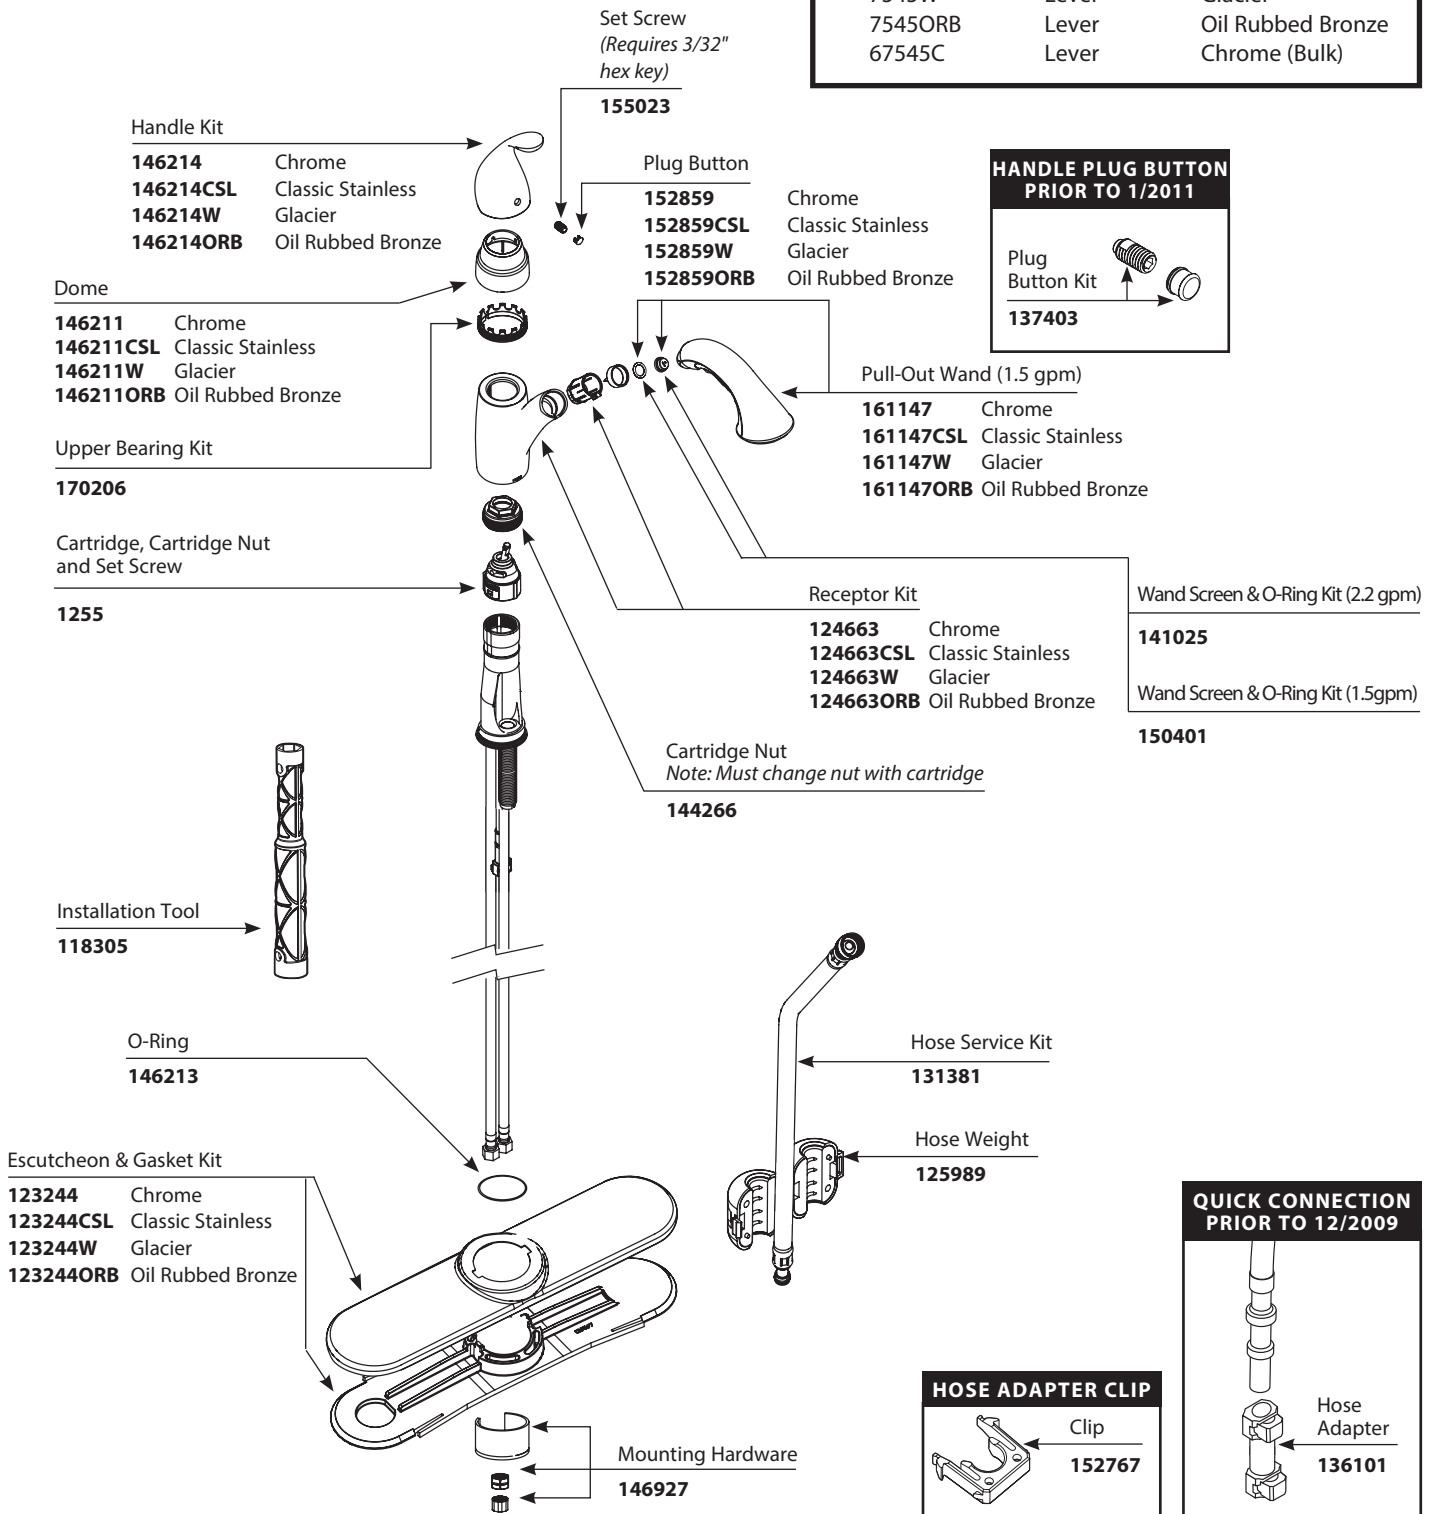

Mounting Hardware

113173

Installation Tool

118305

Set Screw (Requires 3/32" hex key)

155023

Plug Button

- 152859** Chrome
- 152859CSL** Classic Stainless (Also used for Spot Resist Stainless)
- 152859W** Glacier
- 152859ORB** Oil Rubbed Bronze

Illustrated Parts

■ Order by Part Number

Camerist™ Single Handle Kitchen Pull Out Faucet		
MODEL	HANDLE	FINISH
7545C	Lever	Chrome
7545CSL	Lever	Classic Stainless
7545SRS	Lever	Spot Resist Stainless
7545W	Lever	Glacier
7545ORB	Lever	Oil Rubbed Bronze
67545C	Lever	Chrome (Bulk)

MOEN, ESPOSIT, 3/2005/26/06

Buy it for looks. Buy it for life.®

Illustrated Parts

■ Order by Part Number

Camerist™		
Single Handle Kitchen Pull Out Faucet		
MODEL	HANDLE	FINISH
7545C	Lever	Chrome
7545CSL	Lever	Classic Stainless
7545W	Lever	Glacier
7545ORB	Lever	Oil Rubbed Bronze
67545C	Lever	Chrome (Bulk)

Buy it for looks. Buy it for life.®

■ Order by Part Number

Illustrated Parts

Camerist™		
Single Handle Kitchen Pull Out Faucet		
MODEL	HANDLE	FINISH
7545C	Lever	Chrome
7545CSL	Lever	Classic Stainless
7545W	Lever	Glacier
7545ORB	Lever	Oil Rubbed Bronze
67545C	Lever	Chrome (Bulk)