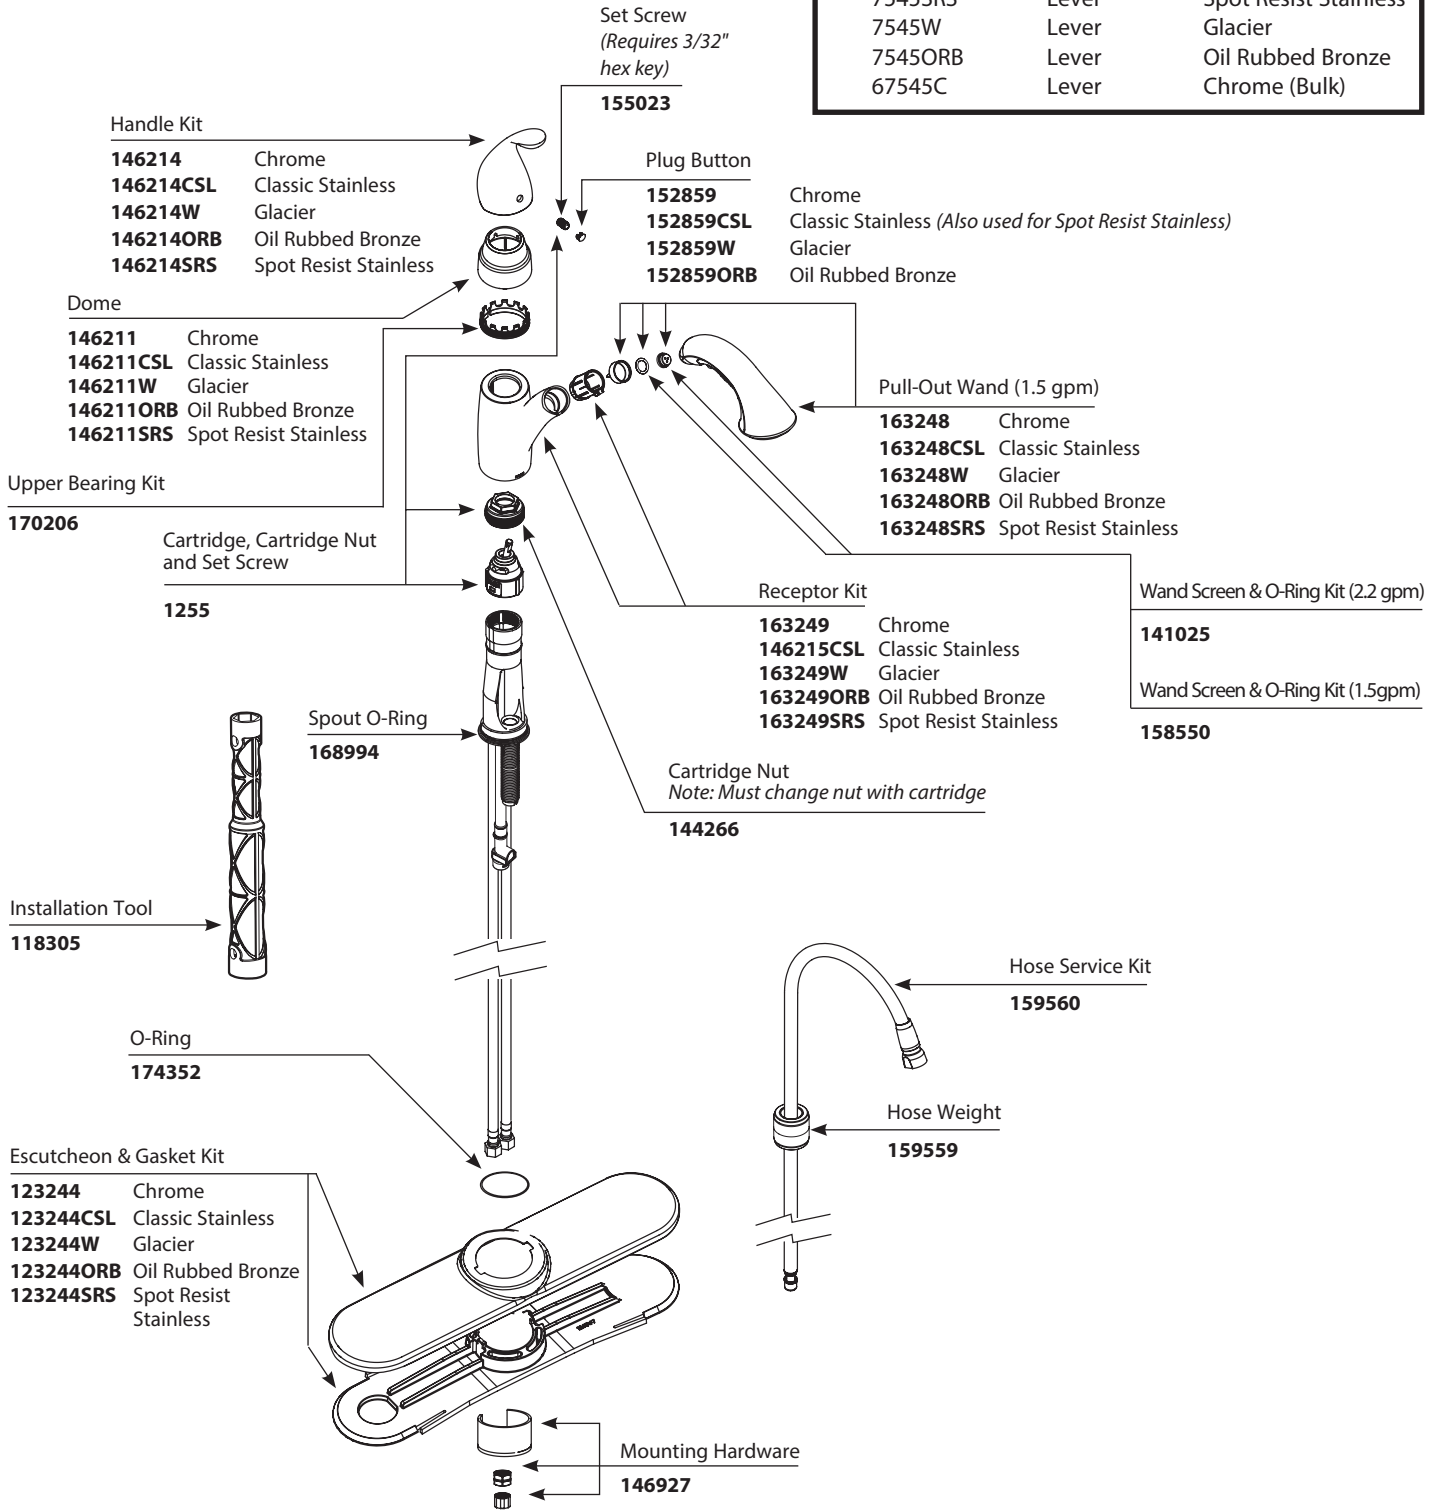

Mounting Hardware

113173

Installation Tool

118305

Set Screw (Requires 3/32" hex key)

155023

Plug Button

- 152859** Chrome
- 152859CSL** Classic Stainless (Also used for Spot Resist Stainless)
- 152859W** Glacier
- 152859ORB** Oil Rubbed Bronze

158550

Wand Screen & O-ring Kit (2.2gpm)

141025

Hose Service Kit

159560

Hose Weight

159559

Buy it for looks. Buy it for life.®

Illustrated Parts

■ Order by Part Number

Camerist™ Single Handle Kitchen Pull Out Faucet		
MODEL	HANDLE	FINISH
7545C	Lever	Chrome
7545CSL	Lever	Classic Stainless
7545SRS	Lever	Spot Resist Stainless
7545W	Lever	Glacier
7545ORB	Lever	Oil Rubbed Bronze
67545C	Lever	Chrome (Bulk)

Buy it for looks. Buy it for life.®

■ Order by Part Number

Illustrated Parts

Camerist™		
Single Handle Kitchen Pull Out Faucet		
MODEL	HANDLE	FINISH
7545C	Lever	Chrome
7545CSL	Lever	Classic Stainless
7545W	Lever	Glacier
7545ORB	Lever	Oil Rubbed Bronze
67545C	Lever	Chrome (Bulk)