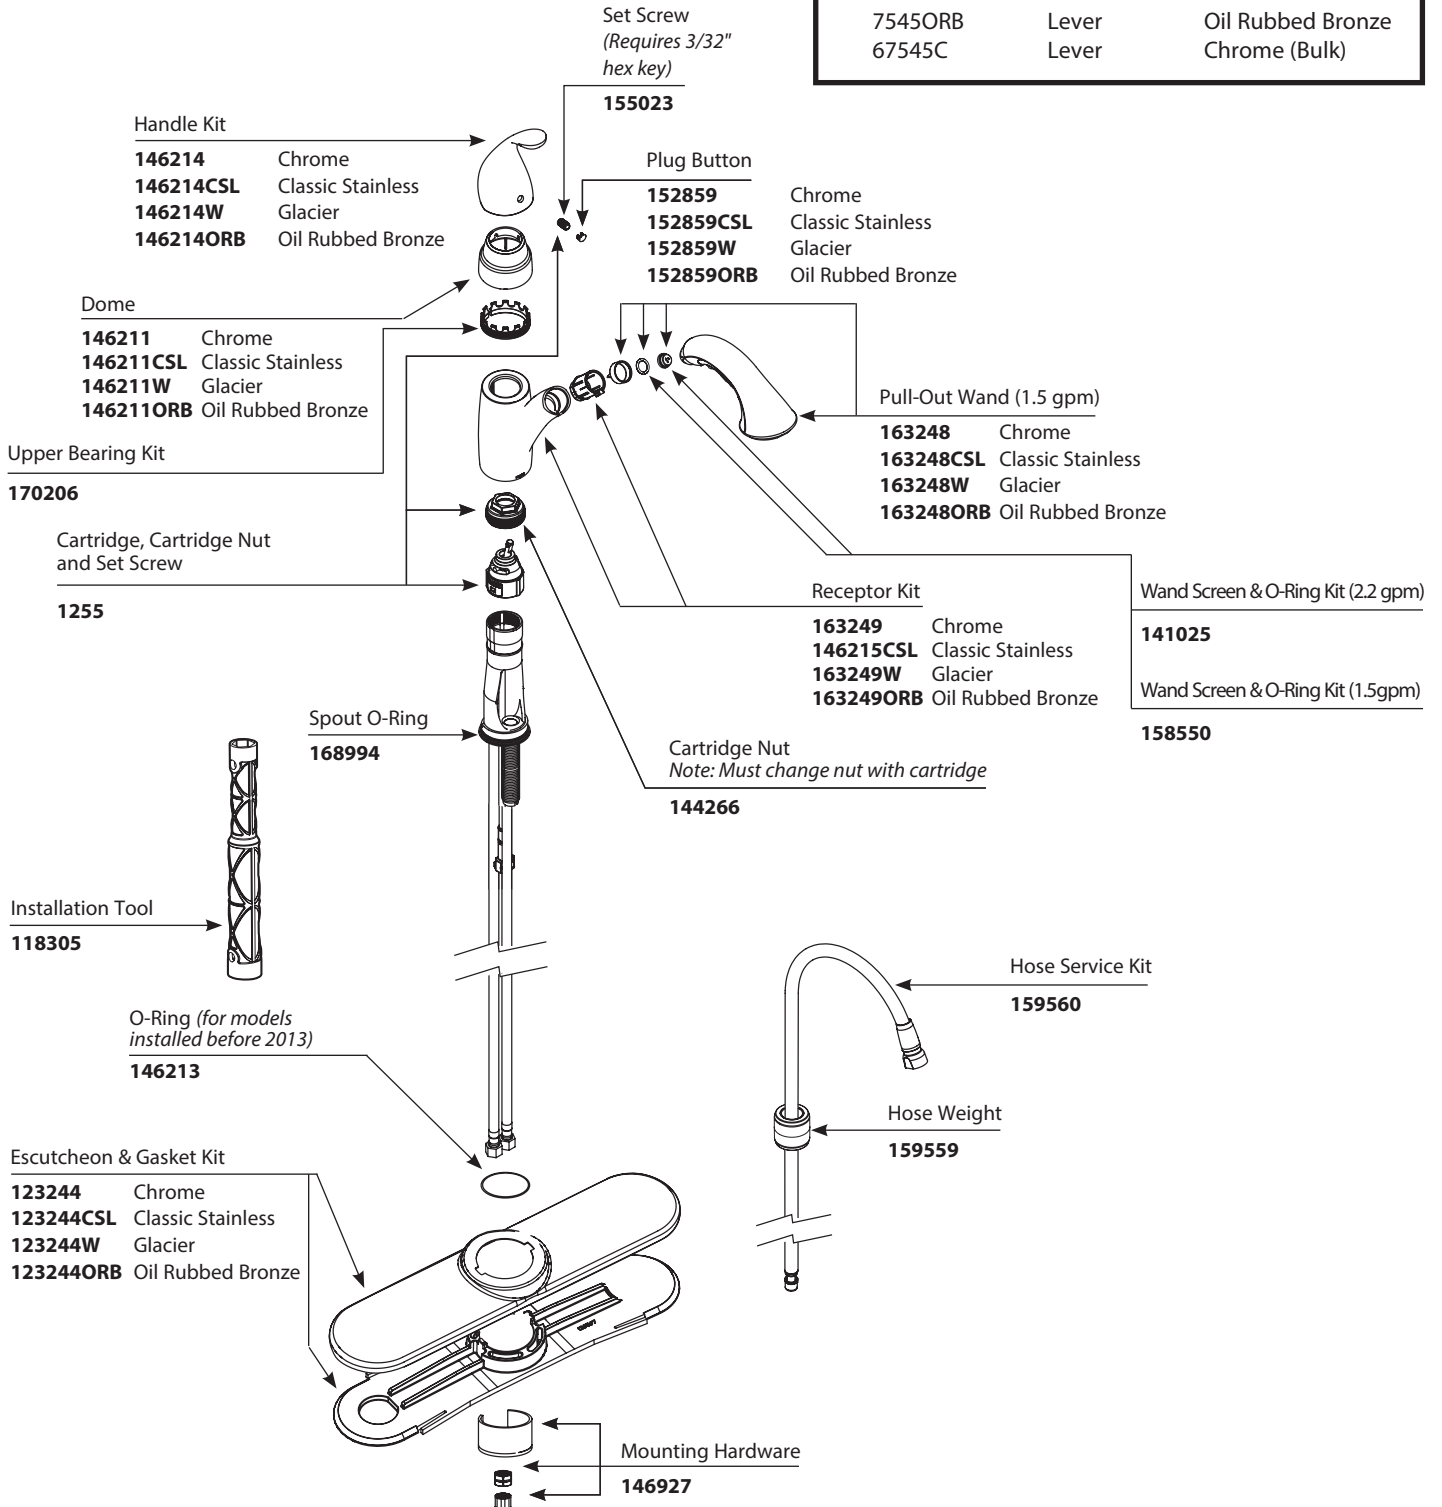

Mounting Hardware

113173

Installation Tool

118305

Set Screw (Requires 3/32" hex key)

155023

Plug Button

- 152859** Chrome
- 152859CSL** Classic Stainless (Also used for Spot Resist Stainless)
- 152859W** Glacier
- 152859ORB** Oil Rubbed Bronze

Illustrated Parts

■ Order by Part Number

Camerist™ Single Handle Kitchen Pull Out Faucet		
MODEL	HANDLE	FINISH
7545C	Lever	Chrome
7545CSL	Lever	Classic Stainless
7545SRS	Lever	Spot Resist Stainless
7545W	Lever	Glacier
7545ORB	Lever	Oil Rubbed Bronze
67545C	Lever	Chrome (Bulk)

MOEN, ESPOSIT, 3/2005/26/06

Buy it for looks. Buy it for life.®

Illustrated Parts

■ Order by Part Number

Camerist™		
Single Handle Kitchen Pull Out Faucet		
MODEL	HANDLE	FINISH
7545C	Lever	Chrome
7545CSL	Lever	Classic Stainless
7545W	Lever	Glacier
7545ORB	Lever	Oil Rubbed Bronze
67545C	Lever	Chrome (Bulk)

Buy it for looks. Buy it for life.®

■ Order by Part Number

Illustrated Parts

Camerist™		
Single Handle Kitchen Pull Out Faucet		
MODEL	HANDLE	FINISH
7545C	Lever	Chrome
7545CSL	Lever	Classic Stainless
7545W	Lever	Glacier
7545ORB	Lever	Oil Rubbed Bronze
67545C	Lever	Chrome (Bulk)