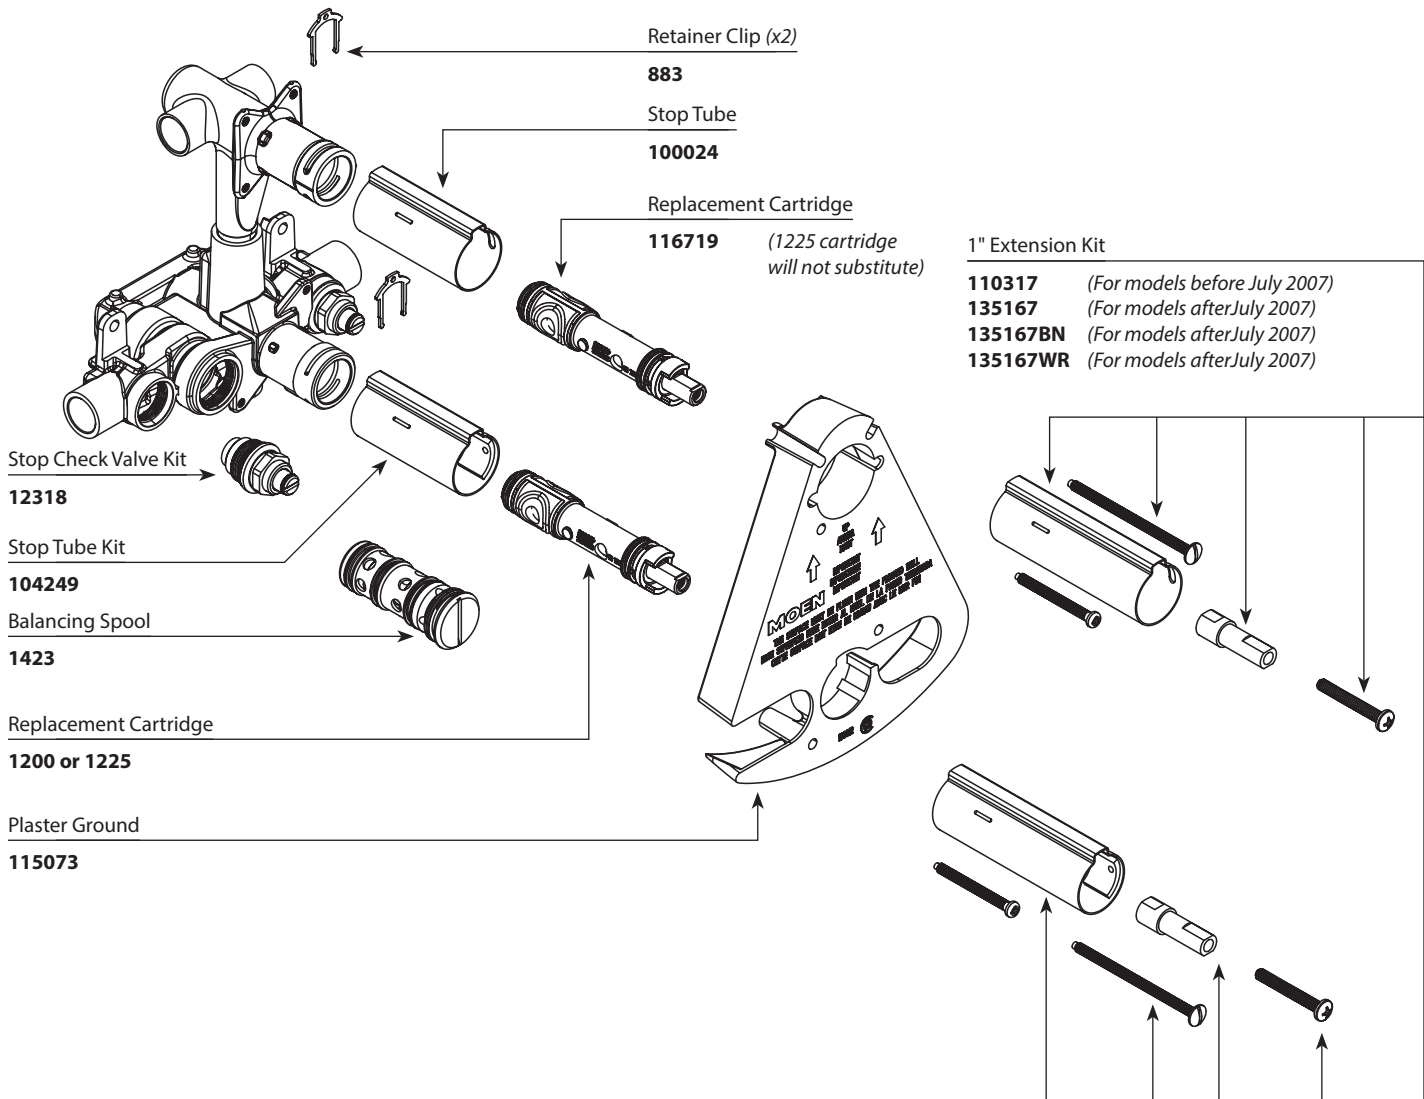

Buy it for looks. Buy it for life.®

Illustrated Parts

*There is more than 1 version of this model.
Page down to identify the version you have.*

■ Order by Part Number

MOENTROL® 3-FUNCTION TRANSFER VALVE ONLY		
MODEL	HANDLE	DETAIL
3320	Two	1/2" IPS
3330	Two	CC

Buy it for looks. Buy it for life.®

Illustrated Parts

■ Order by Part Number

MOENTROL® 3-FUNCTION TRANSFER VALVE ONLY		
MODEL	HANDLE	DETAIL
3320	Two	1/2" IPS
3330	Two	CC