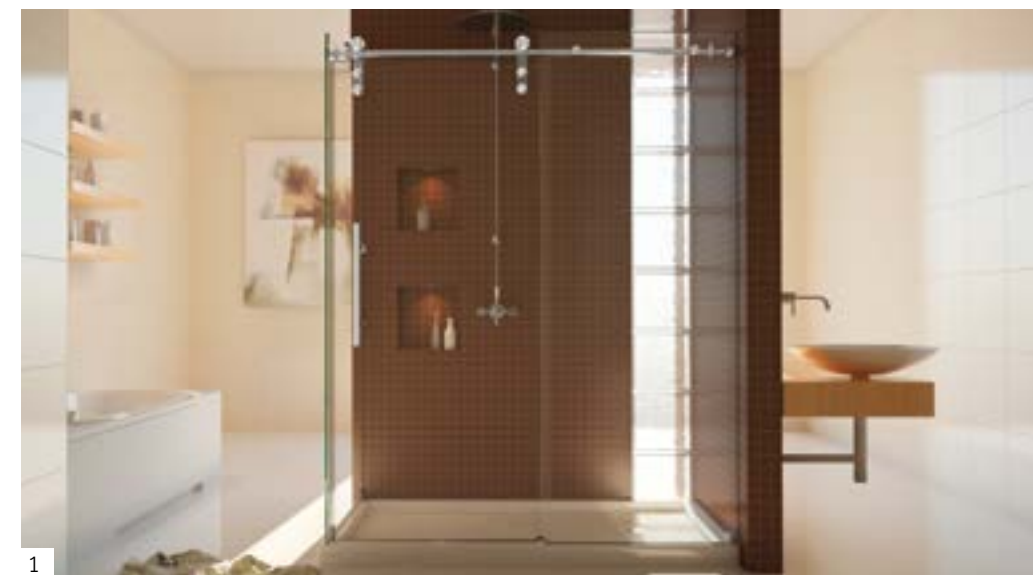

Enigma-Z

1. Enigma-Z Shower Enclosure in Polished Stainless Steel Finish
2. Enigma-Z Roller in Polished Stainless Steel Finish
3. Enigma-Z Handle in Polished Stainless Steel Finish

1

2

3

Description

The DreamLine Enigma-Z is a fully frameless sliding shower door, tub door or enclosure is the epitome of sophistication, elegance and modern innovation, with a design that rivals custom glass. The Enigma-Z shines with stainless steel hardware for luxurious style and exceptional quality. The Enigma-Z glass is treated with DreamLine exclusive ClearMax™ anti-lime scale glass coating for superior protection and easy maintenance. Choose DreamLine for the ultimate solution for your shower project!

Features

- Premium 3/8" (10mm) thick ANSI certified clear tempered glass
- Fully Frameless design for an open and spacious feeling
- Large wheel assembly creates effortless sliding action
- Stainless Steel Hardware available in Brushed or Polished finish
- DreamLine exclusive ClearMax™ protective anti-lime scale glass coating
- ATTENTION! This model has NO adjustment for out-of-plumb (uneven walls)
- Top guide bar can be trimmed up to 4" for width adjustment
- Reversible for a right or left door opening installation
- Anti-splash threshold to prevent water spills (requires minimum threshold depth of 2 3/8")
- Optional SlimLine shower base available (sold separately)
- **IMPORTANT! All measurements should be taken only AFTER walls are finished (tile, back walls, etc.)**
- **Professional installation required**

Enigma-Z

Configuration 1

SKU	A	B	C Walk-In	D Return Panel	Brushed Stainless Steel Hardware -07	Polished Stainless Steel Hardware -08
SHDR-6248760	44" - 48"	76"	16" - 20"	--	\$1,357.00	\$1,426.00
SHDR-6260760	56" - 60"	76"	22" - 26"	--	\$1,504.00	\$1,573.00