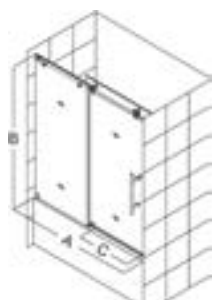

Features

- Premium 3/8" (10mm) thick ANSI certified clear tempered glass
- Fully Frameless design for an open and spacious feeling
- Large wheel assembly creates effortless sliding action
- Stainless Steel Hardware available in Brushed or Polished finish
- DreamLine exclusive ClearMax™ protective anti-lime scale glass coating
- ATTENTION! This model has NO adjustment for out-of-plumb (uneven walls)
- Top guide bar can be trimmed up to 4" for width adjustment
- Reversible for a right or left door opening installation
- Anti-splash threshold to prevent water spills (requires minimum threshold depth of 2 3/8")
- Optional SlimLine shower base available (sold separately)
- **IMPORTANT! All measurements should be taken only AFTER walls are finished (tile, back walls, etc.)**
- **Professional installation required**

Enigma-Z

Configuration 1

SKU	A	B	C Walk-In	D Return Panel	Brushed Stainless Steel Hardware -07	Polished Stainless Steel Hardware -08
SHDR-6248760	44" - 48"	76"	16" - 20"	--	\$1,357.00	\$1,426.00
SHDR-6260760	56" - 60"	76"	22" - 26"	--	\$1,504.00	\$1,573.00

Configuration 2

SKU	A	B	C Walk-In	D Return Panel	Brushed Stainless Steel Hardware -07	Polished Stainless Steel Hardware -08
SHEN-6234480	44 3/8" - 48 3/8"	76"	16" - 20"	34 1/2"	\$1,821.00	\$1,900.00
SHEN-6234600	56 3/8" - 60 3/8"	76"	22" - 26"	34 1/2"	\$1,968.00	\$2,047.00

Configuration 1 (Tub)

SKU	A	B	C	D Return Panel	Brushed Stainless Steel Hardware (-07)	Polished Stainless Steel Hardware (-08)
SHDR-6260620	56"-59"	62"	22"-25"	--	\$1,389.00	\$1,458.00

Enigma-Z Tub Door

-07
Brushed Stainless Steel Hardware