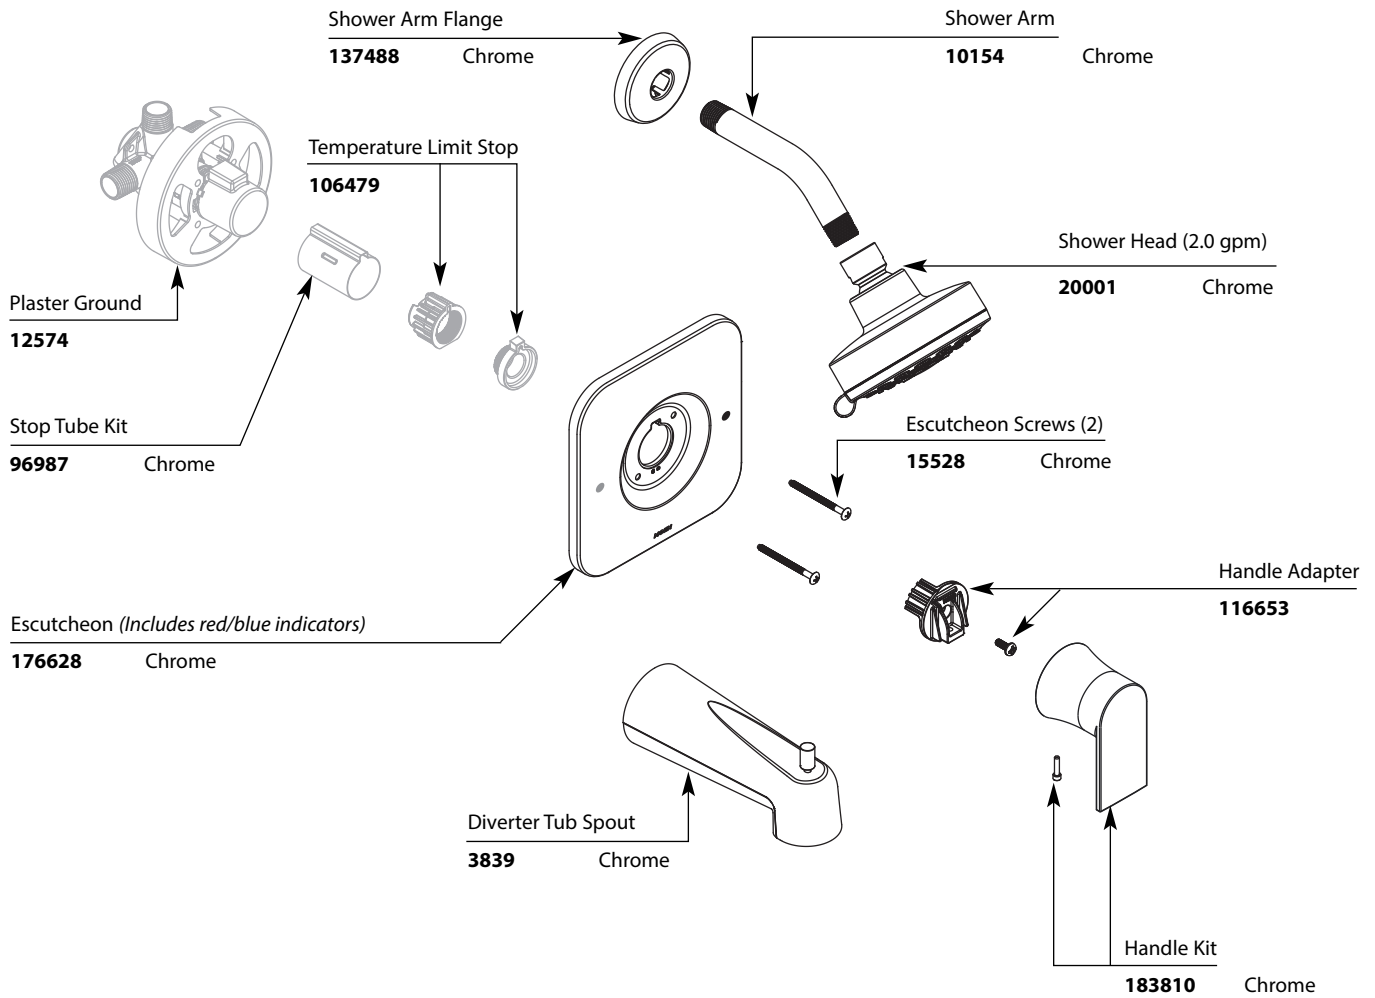

Buy it for looks. Buy it for life.®

Illustrated Parts

■ Order by Part Number

■ Trim can be used with 62300 series or 2500 series valve

Genta™ Posi-Temp® Single-Handle Tub/Shower Valve		
Valve Trim	Shower Only*	Tub/Shower*
MODEL T2471 Chrome	MODEL T2472EP Chrome T2472NH Chrome	MODEL T2473EP Chrome T2473NH Chrome
(2.0 gpm showerhead) or those with NH suffix (no showerhead)		