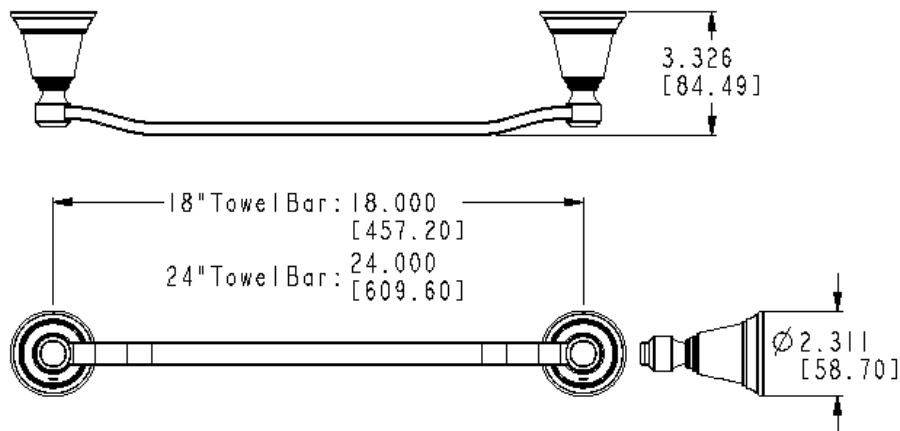

## 18" & 24" Towel Bar

### Stock Numbers:

- ❑ YB8218AZ – 18" Towel Bar  
Antique Bronze Finish
- ❑ YB8224AZ – 24" Towel Bar  
Antique Bronze Finish
- ❑ YB8218BN – 18" Towel Bar  
Brushed Nickel Finish
- ❑ YB8224BN – 24" Towel Bar  
Brushed Nickel Finish
- ❑ YB8218CH – 18" Towel Bar  
Chrome Finish
- ❑ YB8224CH – 24" Towel Bar  
Chrome Finish
- ❑ YB8218ORB – 18" Towel Bar  
Oil Rubbed Bronze Finish
- ❑ YB8224ORB – 24" Towel Bar  
Oil Rubbed Bronze Finish

### Materials:

Towel bar posts are constructed of zinc. Bar is constructed of aluminum.

### Dimensions: