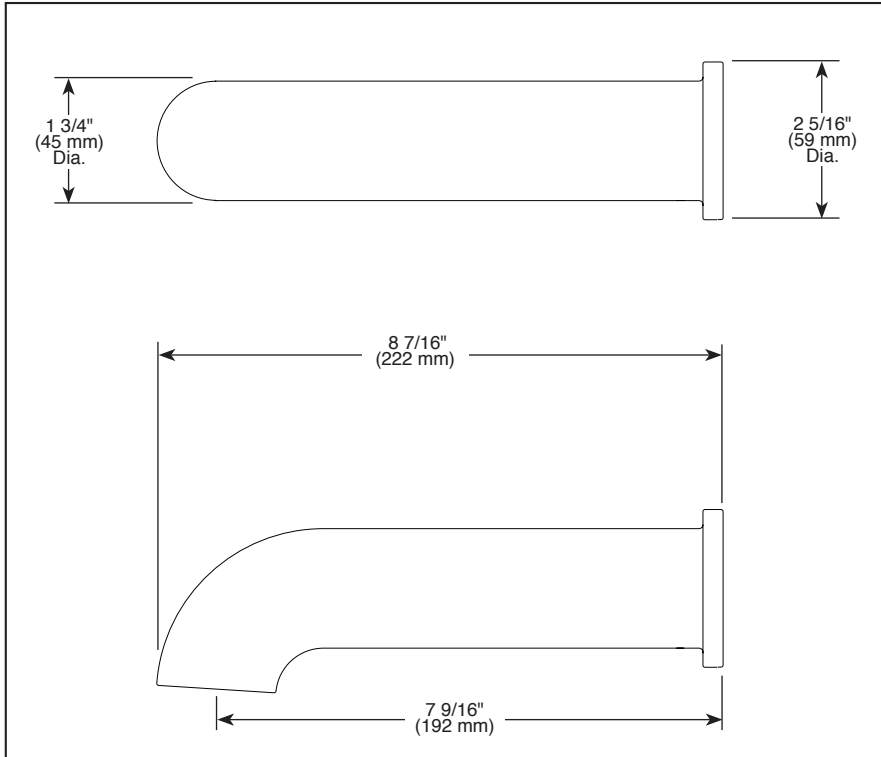

RP81435▲

Submitted Model No.: _____

Specific Features: _____

▲ Designate Proper Finish Suffix

BRIZO®

TUB SPOUT

■ Litze™ Collection

STANDARD SPECIFICATIONS:

- Universal adapter included allows for thread, sweat or slip-on attachment
- Solid brass construction
- Spout features hidden stream straightener
- Non-diverter tub spout

WARRANTY

- Lifetime limited warranty on parts (other than electronic parts and batteries) and finishes: or, for commercial users, for 5 years from date of purchase.
- 5 year limited warranty on electronic parts (other than batteries); or, for commercial users, for 1 year from the date of purchase. No warranty is provided on batteries.