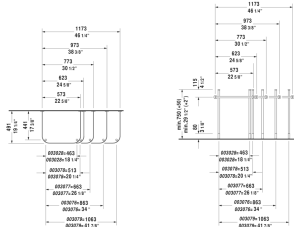

Happy D.2 Metal console # 0030281000

Metal console	Dimension	Weight	Order number
Chrome, height adjustable +2", for washbasin # 231860			
Colors			
10 Chrome			
Variant			
		6.6 lb	0030281000
Suitable products			
Furniture washbasin with overflow, with tap platform, overflow clip Chrome included, wall-mounted, hardware included, 23 5/8" x 19 7/8" Inch	23 5/8" x 19 7/8" Inch		231860

All drawings contain the necessary measurements which are subject to standard tolerances. They are stated in inch & mm and are non-binding. Exact measurements, in particular for customized installation scenarios, can only be taken from the finished ceramic piece.