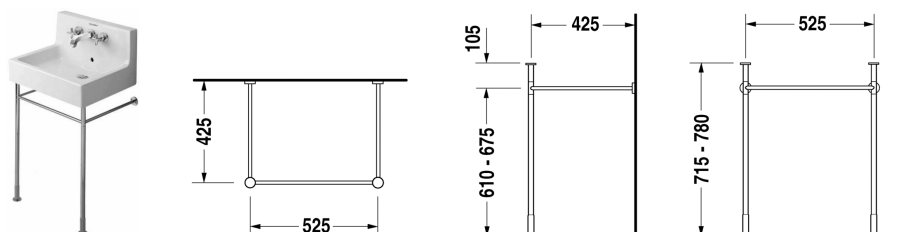

Vero Metal console # 0030631000

Metal console	Dimension	Weight	Order number
height adjustable +50 mm, for washbasin # 045360, 045460, 235060			
Colors			
10 Chrome			
Variant			
chrome		2.800 kilogram	0030631000
Suitable products			
Washbasin, furniture washbasin with tap platform, underneath glazed, 600 x 470 mm	600 x 470 mm		045460
Washbasin with overflow, with back panel, for wall tap, underneath glazed, 600 x 470 mm	600 x 470 mm		045360
Washbasin, furniture washbasin with tap platform, underneath glazed, 600 x 470 mm	600 x 470 mm		235060

All drawings contain the necessary measurements which are subject to standard tolerances. They are stated in mm and are non-binding. Exact measurements, in particular for customised installation scenarios, can only be taken from the finished ceramic piece.