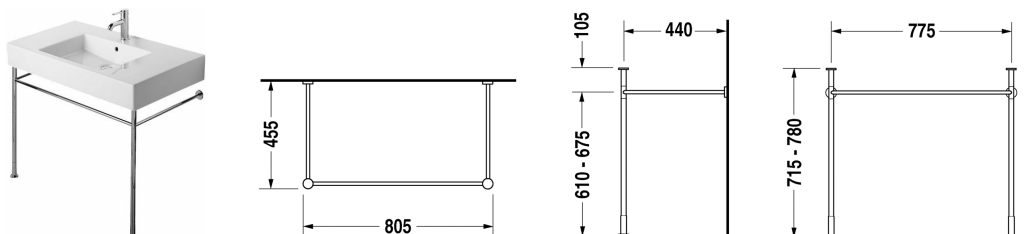

Vero Metal console # 0030711000

Metal console	Dimension	Weight	Order number
height adjustable +50 mm, for washbasin # 032985			
Colors			
10 Chrome			
Variant			
chrome		3.200 kilogram	0030711000

All drawings contain the necessary measurements which are subject to standard tolerances. They are stated in mm and are non-binding. Exact measurements, in particular for customised installation scenarios, can only be taken from the finished ceramic piece.