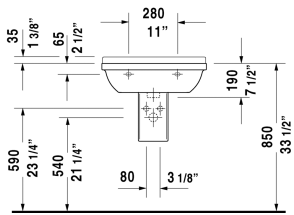

Starck 3 Washbasin # 0300600000 / 0300600030

| < 23 5/8" Inch > |

Washbasin	Dimension	Weight	Order number
with overflow, with tap platform, hardware included, wall-mounted, cUPC listed, 23 5/8" Inch			
Colors			
00 White			
Variant			
●	23 5/8" x 17 3/4" Inch	41.8 lb	0300600000
●●●	23 5/8" x 17 3/4" Inch	41.8 lb	0300600030
Infobox			
Washbasin is not ADA compliant in combination with pedestal, siphon cover or metal console			
Sanitary ceramics with the special WonderGliss surface finish will remain clean and attractive-looking for a long time to come. When ordering WonderGliss please add a "1" as eleventh digit to the model number.			
Suitable products			
Pedestal for # 030065, 030060, 030055, 030410, 030480, 030470, 033213, 28" x 8 1/4" Inch	28" x 8 1/4" Inch		086516
Siphon cover for # 030065, 030060, 030055, 030410, 030480, 030470, 033213, 6 3/4" x 11 1/4" Inch	6 3/4" x 11 1/4" Inch		086515

All drawings contain the necessary measurements which are subject to standard tolerances. They are stated in inch & mm and are non-binding. Exact measurements, in particular for customized installation scenarios, can only be taken from the finished ceramic piece.