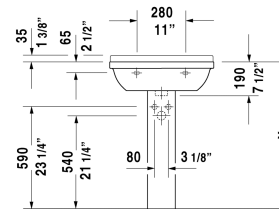

Starck 3 Washbasin # 0300600000 / 0300600030

| < 23 5/8" Inch > |

Washbasin	Dimension	Weight	Order number
with overflow, with tap platform, hardware included, wall-mounted, cUPC listed, 23 5/8" Inch			
Colors			
00 White			
Variant			
●	23 5/8" x 17 3/4" Inch	41.8 lb	0300600000
●●●	23 5/8" x 17 3/4" Inch	41.8 lb	0300600030
Infobox			
Washbasin is not ADA compliant in combination with pedestal, siphon cover or metal console			
Sanitary ceramics with the special WonderGliss surface finish will remain clean and attractive-looking for a long time to come. When ordering WonderGliss please add a "1" as eleventh digit to the model number.			
Suitable products			
Pedestal for # 030065, 030060, 030055, 030410, 030480, 030470, 033213, 28" x 8 1/4" Inch	28" x 8 1/4" Inch		086516
Siphon cover for # 030065, 030060, 030055, 030410, 030480, 030470, 033213, 6 3/4" x 11 1/4" Inch	6 3/4" x 11 1/4" Inch		086515

All drawings contain the necessary measurements which are subject to standard tolerances. They are stated in inch & mm and are non-binding. Exact measurements, in particular for customized installation scenarios, can only be taken from the finished ceramic piece.