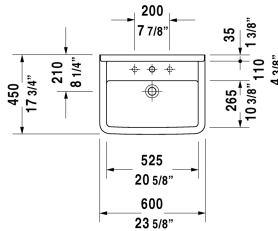

Starck 3 Washbasin # 0300600000 / 0300600030

| < 23 5/8" Inch > |

Washbasin	Dimension	Weight	Order number
with overflow, with tap platform, hardware included, wall-mounted, cUPC listed, 23 5/8" Inch			
Colors			
00 White			
Variant			
●	23 5/8" x 17 3/4" Inch	41.8 lb	0300600000
●●●	23 5/8" x 17 3/4" Inch	41.8 lb	0300600030
Infobox			
Washbasin is not ADA compliant in combination with pedestal, siphon cover or metal console			
Sanitary ceramics with the special WonderGliss surface finish will remain clean and attractive-looking for a long time to come. When ordering WonderGliss please add a "1" as eleventh digit to the model number.			
Suitable products			
Pedestal for # 030065, 030060, 030055, 030410, 030480, 030470, 033213, 28" x 8 1/4" Inch	28" x 8 1/4" Inch		086516
Siphon cover for # 030065, 030060, 030055, 030410, 030480, 030470, 033213, 6 3/4" x 11 1/4" Inch	6 3/4" x 11 1/4" Inch		086515

All drawings contain the necessary measurements which are subject to standard tolerances. They are stated in inch & mm and are non-binding. Exact measurements, in particular for customized installation scenarios, can only be taken from the finished ceramic piece.