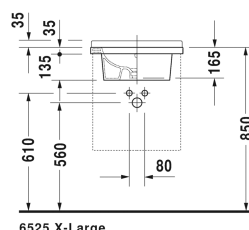

Starck 3 Furniture washbasin # 0303480000 / 0303480030

| < 480 mm > |

Furniture washbasin	Dimension	Weight	Order number
with overflow, with tap platform, underneath glazed, 480 mm			
Colors			
00 White Alpin			
Variant			
●	480 x 465 mm	12.500 kilogram	0303480000
●●●	480 x 465 mm	12.500 kilogram	0303480030
Infobox			
Space saving siphon is recommended for vanity units, Suitable for vanity units Ketho, L-Cube and X-Large			
Sanitary ceramics with the special WonderGliss surface finish will remain clean and attractive-looking for a long time to come. When ordering WonderGliss please add a "1" as eleventh digit to the model number.			
Accessory			
Space saving siphon	1 1/4" mm	0.400 kilogram	005076
Suitable products			
Vanity unit wall-mounted 1 door, for Starck 3 # 030348, 440 x 455 mm	440 x 455 mm		KT6662 L/R
Vanity unit wall-mounted 1 door, for Starck 3 # 030348, 440 x 443 mm	440 x 443 mm		XL6525 L/R
Vanity unit wall-mounted 1 door, for Starck 3 # 030348, 460 x 447 mm	460 x 447 mm		LC6168 L/R
Vanity unit floor-standing 1 door, 1 glass shelf, for Starck 3 # 030348, 460 x 447 mm	460 x 447 mm		LC6169 L/R
Vanity unit floor-standing 1 door, 1 glass shelf, for Starck 3 # 030348, 460 x 445 mm	460 x 445 mm		BR4420 L/R

All drawings contain the necessary measurements which are subject to standard tolerances. They are stated in mm and are non-binding. Exact measurements, in particular for customised installation scenarios, can only be taken from the finished ceramic piece.