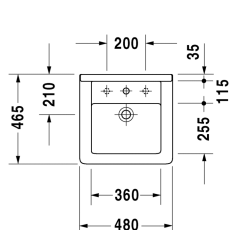

Starck 3 Furniture washbasin # 0303480000 / 0303480030

| < 480 mm > |

Furniture washbasin	Dimension	Weight	Order number
with overflow, with tap platform, underneath glazed, 480 mm			
Colors			
00 White Alpin			
Variant			
●	480 x 465 mm	12.500 kilogram	0303480000
●●●	480 x 465 mm	12.500 kilogram	0303480030
Infobox			
Space saving siphon is recommended for vanity units, Suitable for vanity units Ketho, L-Cube and X-Large			
Sanitary ceramics with the special WonderGliss surface finish will remain clean and attractive-looking for a long time to come. When ordering WonderGliss please add a "1" as eleventh digit to the model number.			
Accessory			
Space saving siphon	1 1/4" mm	0.400 kilogram	005076
Suitable products			
Vanity unit wall-mounted 1 door, for Starck 3 # 030348, 440 x 455 mm	440 x 455 mm		KT6662 L/R
Vanity unit wall-mounted 1 door, for Starck 3 # 030348, 440 x 443 mm	440 x 443 mm		XL6525 L/R
Vanity unit wall-mounted 1 door, for Starck 3 # 030348, 460 x 447 mm	460 x 447 mm		LC6168 L/R
Vanity unit floor-standing 1 door, 1 glass shelf, for Starck 3 # 030348, 460 x 447 mm	460 x 447 mm		LC6169 L/R
Vanity unit floor-standing 1 door, 1 glass shelf, for Starck 3 # 030348, 460 x 445 mm	460 x 445 mm		BR4420 L/R

All drawings contain the necessary measurements which are subject to standard tolerances. They are stated in mm and are non-binding. Exact measurements, in particular for customised installation scenarios, can only be taken from the finished ceramic piece.