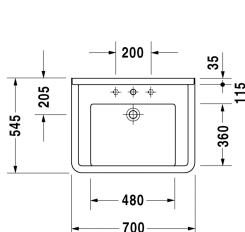

Starck 3 Washbasin # 0309700000 / 0309700030 /
0309700038 / 0309700039

| < 700 mm > |

Washbasin	Dimension	Weight	Order number
with overflow, with tap platform, underneath glazed, 700 mm			
Colors			
00 White Alpin			
Variant			
●	700 x 545 mm	20.800 kilogram	0309700000
● ● ●	700 x 545 mm	20.800 kilogram	0309700030
● ● soap dispenser right	700 x 545 mm	20.800 kilogram	0309700038
● ● soap dispenser left	700 x 545 mm	20.800 kilogram	0309700039
Sanitary ceramics with the special WonderGliss surface finish will remain clean and attractive-looking for a long time to come. When ordering WonderGliss please add a "1" as eleventh digit to the model number.			

All drawings contain the necessary measurements which are subject to standard tolerances. They are stated in mm and are non-binding. Exact measurements, in particular for customised installation scenarios, can only be taken from the finished ceramic piece.