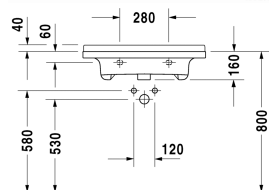

Starck 3 Washbasin # 0309700000 / 0309700030 /
0309700038 / 0309700039

| < 700 mm > |

Washbasin	Dimension	Weight	Order number
with overflow, with tap platform, underneath glazed, 700 mm			
Colors			
00 White Alpin			
Variant			
●	700 x 545 mm	20.800 kilogram	0309700000
● ● ●	700 x 545 mm	20.800 kilogram	0309700030
● ● soap dispenser right	700 x 545 mm	20.800 kilogram	0309700038
● ● soap dispenser left	700 x 545 mm	20.800 kilogram	0309700039
Sanitary ceramics with the special WonderGliss surface finish will remain clean and attractive-looking for a long time to come. When ordering WonderGliss please add a "1" as eleventh digit to the model number.			

All drawings contain the necessary measurements which are subject to standard tolerances. They are stated in mm and are non-binding. Exact measurements, in particular for customised installation scenarios, can only be taken from the finished ceramic piece.