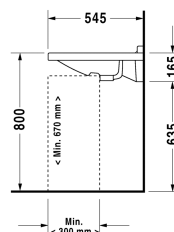

Starck 3 Washbasin # 0309700000 / 0309700030 /
0309700038 / 0309700039

| < 700 mm > |

Washbasin	Dimension	Weight	Order number
with overflow, with tap platform, underneath glazed, 700 mm			
Colors			
00 White Alpin			
Variant			
●	700 x 545 mm	20.800 kilogram	0309700000
● ● ●	700 x 545 mm	20.800 kilogram	0309700030
● ● soap dispenser right	700 x 545 mm	20.800 kilogram	0309700038
● ● soap dispenser left	700 x 545 mm	20.800 kilogram	0309700039
Sanitary ceramics with the special WonderGliss surface finish will remain clean and attractive-looking for a long time to come. When ordering WonderGliss please add a "1" as eleventh digit to the model number.			

All drawings contain the necessary measurements which are subject to standard tolerances. They are stated in mm and are non-binding. Exact measurements, in particular for customised installation scenarios, can only be taken from the finished ceramic piece.