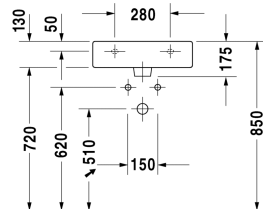

Vero Washbasin, furniture washbasin # 045450..00 /
045450..30 / 045450..41 / 045450..44 / 045450..60 /
045450..70

| < 500 mm > |

9553 Fogo

6043 X-Large

Washbasin, furniture washbasin	Dimension	Weight	Order number
with tap platform, underneath glazed, 500 mm			
Colors			
00 White Alpin 08 Black			
Variant			
● with overflow	500 x 470 mm	15.200 kilogram	045450..00
●●● with overflow	500 x 470 mm	15.200 kilogram	045450..30
● without overflow	500 x 470 mm	15.200 kilogram	045450..41
●●● without overflow	500 x 470 mm	15.200 kilogram	045450..44
☒ with overflow	500 x 470 mm	15.200 kilogram	045450..60
☒ without overflow	500 x 470 mm	15.200 kilogram	045450..70
Sanitary ceramics with the special WonderGliss surface finish will remain clean and attractive-looking for a long time to come. When ordering WonderGliss please add a "1" as eleventh digit to the model number.			
Accessory for ceramics			
Slotted waste for washbasins without overflow	75 mm	0.400 kilogram	005038
Push-open waste for washbasins with overflow		0.400 kilogram	005052
Accessory			
Towel rail square tube 14 mm, chrome, for washbasin # 045450, 235050	449 mm	0.500 kilogram	003029
Design Siphon		1.500 kilogram	005036

All drawings contain the necessary measurements which are subject to standard tolerances. They are stated in mm and are non-binding. Exact measurements, in particular for customised installation scenarios, can only be taken from the finished ceramic piece.