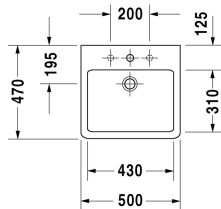

Vero Washbasin, furniture washbasin # 045450..00 /
045450..30 / 045450..41 / 045450..44 / 045450..60 /
045450..70

| < 500 mm > |

9553 Fogo

6043 X-Large

Washbasin, furniture washbasin	Dimension	Weight	Order number
with tap platform, underneath glazed, 500 mm			
Colors			
00 White Alpin 08 Black			
Variant			
● with overflow	500 x 470 mm	15.200 kilogram	045450..00
●●● with overflow	500 x 470 mm	15.200 kilogram	045450..30
● without overflow	500 x 470 mm	15.200 kilogram	045450..41
●●● without overflow	500 x 470 mm	15.200 kilogram	045450..44
☒ with overflow	500 x 470 mm	15.200 kilogram	045450..60
☒ without overflow	500 x 470 mm	15.200 kilogram	045450..70
Sanitary ceramics with the special WonderGliss surface finish will remain clean and attractive-looking for a long time to come. When ordering WonderGliss please add a "1" as eleventh digit to the model number.			
Accessory for ceramics			
Slotted waste for washbasins without overflow	75 mm	0.400 kilogram	005038
Push-open waste for washbasins with overflow		0.400 kilogram	005052
Accessory			
Towel rail square tube 14 mm, chrome, for washbasin # 045450, 235050	449 mm	0.500 kilogram	003029
Design Siphon		1.500 kilogram	005036