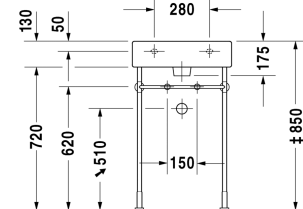

Vero Washbasin, furniture washbasin # 045450..00 /
045450..30 / 045450..41 / 045450..44 / 045450..60 /
045450..70

| < 500 mm > |

9553 Fogo

6043 X-Large

Washbasin, furniture washbasin	Dimension	Weight	Order number
with tap platform, underneath glazed, 500 mm			
Colors			
00 White Alpin 08 Black			
Variant			
● with overflow	500 x 470 mm	15.200 kilogram	045450..00
●●● with overflow	500 x 470 mm	15.200 kilogram	045450..30
● without overflow	500 x 470 mm	15.200 kilogram	045450..41
●●● without overflow	500 x 470 mm	15.200 kilogram	045450..44
☒ with overflow	500 x 470 mm	15.200 kilogram	045450..60
☒ without overflow	500 x 470 mm	15.200 kilogram	045450..70
Sanitary ceramics with the special WonderGliss surface finish will remain clean and attractive-looking for a long time to come. When ordering WonderGliss please add a "1" as eleventh digit to the model number.			
Accessory for ceramics			
Slotted waste for washbasins without overflow	75 mm	0.400 kilogram	005038
Push-open waste for washbasins with overflow		0.400 kilogram	005052
Accessory			
Towel rail square tube 14 mm, chrome, for washbasin # 045450, 235050	449 mm	0.500 kilogram	003029
Design Siphon		1.500 kilogram	005036

All drawings contain the necessary measurements which are subject to standard tolerances. They are stated in mm and are non-binding. Exact measurements, in particular for customised installation scenarios, can only be taken from the finished ceramic piece.