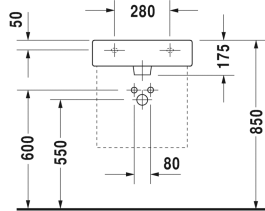

Vero Washbasin, furniture washbasin # 045450..00 /
045450..30 / 045450..41 / 045450..44 / 045450..60 /
045450..70

| < 500 mm > |

9553 Fogo

6043 X-Large

Washbasin, furniture washbasin	Dimension	Weight	Order number
with tap platform, underneath glazed, 500 mm			
Colors			
00 White Alpin 08 Black			
Variant			
● with overflow	500 x 470 mm	15.200 kilogram	045450..00
●●● with overflow	500 x 470 mm	15.200 kilogram	045450..30
● without overflow	500 x 470 mm	15.200 kilogram	045450..41
●●● without overflow	500 x 470 mm	15.200 kilogram	045450..44
☒ with overflow	500 x 470 mm	15.200 kilogram	045450..60
☒ without overflow	500 x 470 mm	15.200 kilogram	045450..70
Sanitary ceramics with the special WonderGliss surface finish will remain clean and attractive-looking for a long time to come. When ordering WonderGliss please add a "1" as eleventh digit to the model number.			
Accessory for ceramics			
Slotted waste for washbasins without overflow	75 mm	0.400 kilogram	005038
Push-open waste for washbasins with overflow		0.400 kilogram	005052
Accessory			
Towel rail square tube 14 mm, chrome, for washbasin # 045450, 235050	449 mm	0.500 kilogram	003029
Design Siphon		1.500 kilogram	005036

All drawings contain the necessary measurements which are subject to standard tolerances. They are stated in mm and are non-binding. Exact measurements, in particular for customised installation scenarios, can only be taken from the finished ceramic piece.