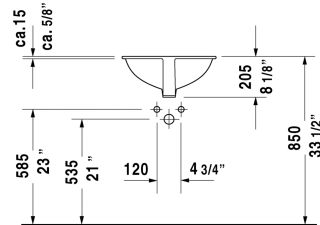

Vanity basin # 0481460000

| < 16 3/4" Inch > |

Vanity basin	Dimension	Weight	Order number
undermount basin, hardware included, with overflow, without faucet deck, CUPC listed, 16 3/4" Inch			
Colors			
00 White			
Variant			
☒	16 3/4" x 13 1/2" Inch	13.2 lb	0481460000
Infobox			
Not available with WonderGliss, Measurements of undercounter models represent interior measurements			

All drawings contain the necessary measurements which are subject to standard tolerances. They are stated in inch & mm and are non-binding. Exact measurements, in particular for customized installation scenarios, can only be taken from the finished ceramic piece.