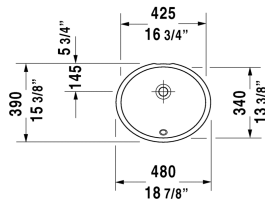

Vanity basin # 0481460000

| < 16 3/4" Inch > |

Vanity basin	Dimension	Weight	Order number
undermount basin, hardware included, with overflow, without faucet deck, CUPC listed, 16 3/4" Inch			
Colors			
00 White			
Variant			
☒	16 3/4" x 13 1/2" Inch	13.2 lb	0481460000
Infobox			
Not available with WonderGliss, Measurements of undercounter models represent interior measurements			

All drawings contain the necessary measurements which are subject to standard tolerances. They are stated in inch & mm and are non-binding. Exact measurements, in particular for customized installation scenarios, can only be taken from the finished ceramic piece.