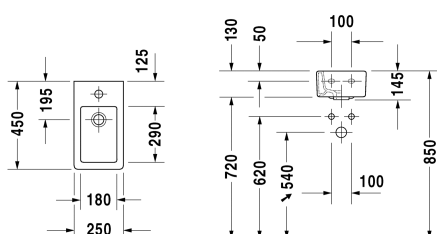

Vero Handrinse basin # 0702250000

|< 250 mm >|

Handrinse basin	Dimension	Weight	Order number
with overflow, with tap platform, underneath glazed, 250 mm			
Colors			
00 White Alpin			
Variant			
●	250 x 450 mm	8.900 kilogram	0702250000
Sanitary ceramics with the special WonderGliss surface finish will remain clean and attractive-looking for a long time to come. When ordering WonderGliss please add a "1" as eleventh digit to the model number.			

All drawings contain the necessary measurements which are subject to standard tolerances. They are stated in mm and are non-binding. Exact measurements, in particular for customised installation scenarios, can only be taken from the finished ceramic piece.