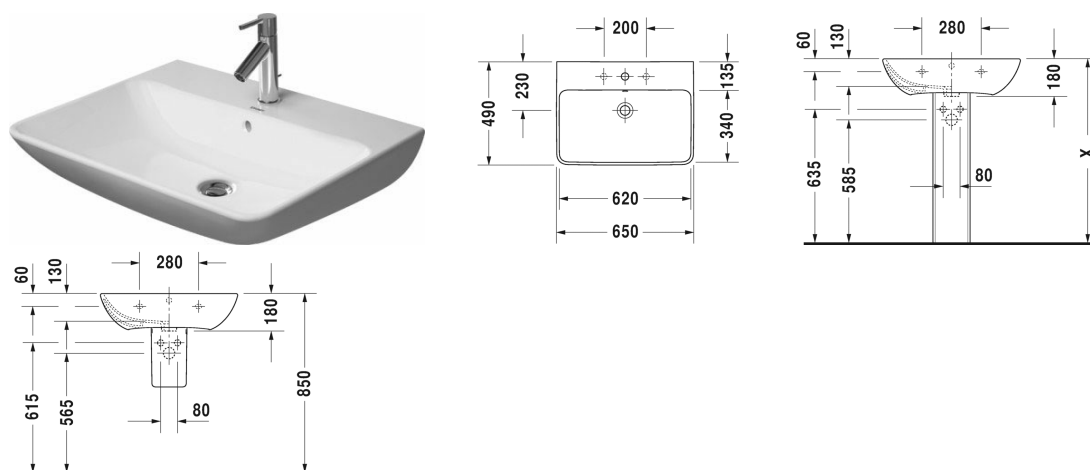

**ME by Starck Washbasin # 2335650000 / 2335650030**

| &lt; 650 mm &gt; |

Washbasin	Dimension	Weight	Order number
with overflow, with tap platform, underneath glazed, 650 mm			
<b>Colors</b>			
00 White Alpin			
<b>Variant</b>			
●	650 x 490 mm	19.400 kilogram	2335650000
● ● ●	650 x 490 mm	19.400 kilogram	2335650030
Sanitary ceramics with the special WonderGliss surface finish will remain clean and attractive-looking for a long time to come. When ordering WonderGliss please add a "1" as eleventh digit to the model number.			
<b>Suitable products</b>			
Pedestal for # 233565, 233560, 233555, 233613, 233612, 233610, 233683, 233663, 175 x 210 mm	175 x 210 mm		085839
Siphon cover for # 233565, 233560, 233555, 233613, 233612, 233610, 233683, 233663, 170 x 300 mm	170 x 300 mm		085840

All drawings contain the necessary measurements which are subject to standard tolerances. They are stated in mm and are non-binding. Exact measurements, in particular for customised installation scenarios, can only be taken from the finished ceramic piece.