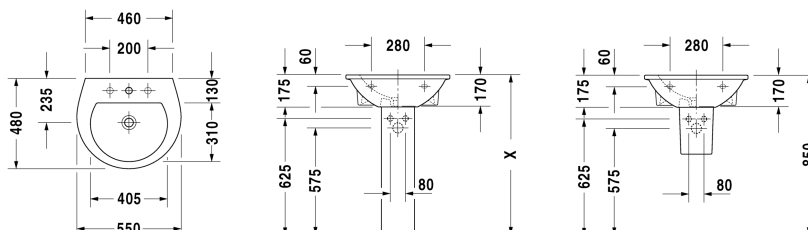

**Darling New Washbasin # 2621550000 / 2621550030**

| < 550 mm > |

Washbasin	Dimension	Weight	Order number
with overflow, with tap platform, underneath glazed, 550 mm			
<b>Colors</b>			
00 White Alpin			
<b>Variant</b>			
●	550 x 480 mm	15.300 kilogram	2621550000
●●●	550 x 480 mm	15.300 kilogram	2621550030
Sanitary ceramics with the special WonderGliss surface finish will remain clean and attractive-looking for a long time to come. When ordering WonderGliss please add a "1" as eleventh digit to the model number.			
<b>Suitable products</b>			
Pedestal for # 262165, 262160, 262155, 175 x 220 mm	175 x 220 mm		085824
Siphon cover for # 262165, 262160, 262155, 180 x 300 mm	180 x 300 mm		085825

*All drawings contain the necessary measurements which are subject to standard tolerances. They are stated in mm and are non-binding. Exact measurements, in particular for customised installation scenarios, can only be taken from the finished ceramic piece.*