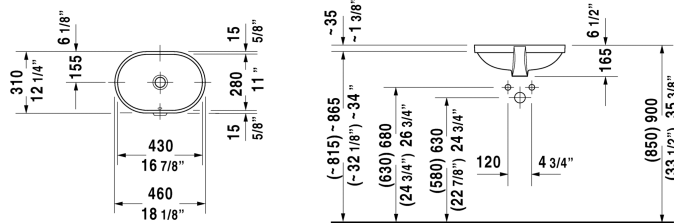

Bathroom_Foster Vanity basin # 0336430000

| < 16 7/8" Inch > |

Vanity basin	Dimension	Weight	Order number
undermount basin, with overflow, without tap platform, hardware included, 16 7/8" Inch			
Colors			
00 White			
Variant			
	16 7/8" x 11" Inch	15 lb	0336430000
Infobox			
Measurements of undercounter models represent interior measurements			
Sanitary ceramics with the special WonderGliss surface finish will remain clean and attractive-looking for a long time to come. When ordering WonderGliss please add a "1" as eleventh digit to the model number.			
Hardware for stone countertops, (with the exception of # 046651)		0.4 lb	005028

All drawings contain the necessary measurements which are subject to standard tolerances. They are stated in inch & mm and are non-binding. Exact measurements, in particular for customized installation scenarios, can only be taken from the finished ceramic piece.