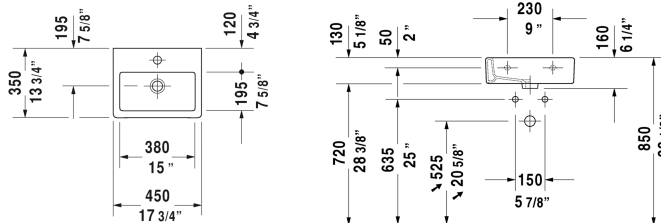

Vero Furniture handrinse basin # 070445..00 / 070445..60

|< 17 3/4" Inch >|

Furniture handrinse basin	Dimension	Weight	Order number
with overflow, with tap platform, wall-mounted, hardware included, cUPC listed, 17 3/4" Inch			
Colors			
00 White 08 Black			
Variant			
●	17 3/4" x 13 3/4" Inch	25.4 lb	070445..00
⊗	17 3/4" x 13 3/4" Inch	25.4 lb	070445..60
Sanitary ceramics with the special WonderGliss surface finish will remain clean and attractive-looking for a long time to come. When ordering WonderGliss please add a "1" as eleventh digit to the model number.			
Space-saving siphon	1 1/4" Inch	0.9 lb	005076
Suitable products			
Vanity unit wall-mounted 1 door, for Vero # 070445 (not ground), 15 3/4" x 12 5/8" Inch	15 3/4" x 12 5/8" Inch		KT6630 L/R
Vanity unit wall-mounted 1 door, for Vero # 070445 (not ground), 15 3/4" x 13" Inch	15 3/4" x 13" Inch		XL6209 L/R
Vanity unit wall-mounted 1 door, for Vero # 070445 (not ground), 15 3/4" x 12 1/4" Inch	15 3/4" x 12 1/4" Inch		VE6271 L/R

All drawings contain the necessary measurements which are subject to standard tolerances. They are stated in inch & mm and are non-binding. Exact measurements, in particular for customized installation scenarios, can only be taken from the finished ceramic piece.