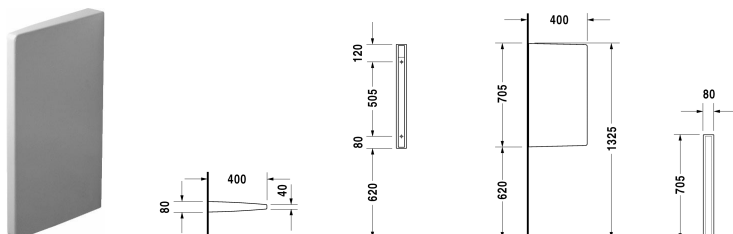

Starck 3 Ceramic urinal partition # 8500000000

|< 705 mm >|

Ceramic urinal partition	Dimension	Weight	Order number
fixings included			
Colors			
00 White Alpin			
Variant			
	705 x 400 mm	16.800 kilogram	8500000000
Sanitary ceramics with the special WonderGliss surface finish will remain clean and attractive-looking for a long time to come. When ordering WonderGliss please add a "1" as eleventh digit to the model number.			

All drawings contain the necessary measurements which are subject to standard tolerances. They are stated in mm and are non-binding. Exact measurements, in particular for customised installation scenarios, can only be taken from the finished ceramic piece.