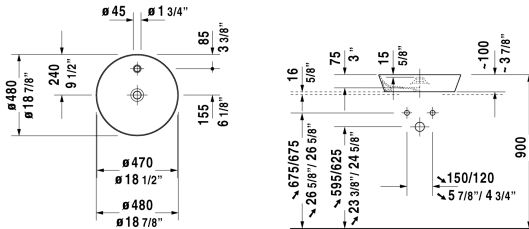

**Cape Cod Washbowl # 232848**

| &lt; ø 18 7/8" Inch &gt; |

Washbowl	Dimension	Weight	Order number
with interior tap platform, without overflow, hardware included, ø 18 7/8" Inch			
<b>Colors</b>			
00 White			
<b>Variant</b>			
<b>Infobox</b>			
Made of DuraCeram, Duravit recommends the following faucets for # 232848: Hansgrohe Metris 110 # 31080001 and # 31080821, Metris 200 # 31183001 and # 31183821			
Sanitary ceramics with the special WonderGliss surface finish will remain clean and attractive-looking for a long time to come. When ordering WonderGliss please add a "1" as eleventh digit to the model number.			
Design Siphon		3.3 lb	005036
Slotted waste for washbasins without overflow	2" Inch	0.7 lb	005024
<b>Suitable products</b>			
Vanity unit floorstanding 1 console, 1 furniture with doors and shelf elements laterally, 44 1/8" x 22 1/2" Inch	44 1/8" x 22 1/2" Inch		CC9533
Vanity unit floorstanding 1 console, 1 shelf below, 44 1/8" x 22 1/2" Inch	44 1/8" x 22 1/2" Inch		CC9532

All drawings contain the necessary measurements which are subject to standard tolerances. They are stated in inch & mm and are non-binding. Exact measurements, in particular for customized installation scenarios, can only be taken from the finished ceramic piece.