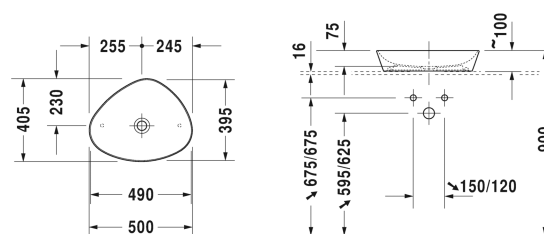

Cape Cod Washbowl # 233950..00

| < 500 mm > |

Washbowl	Dimension	Weight	Order number
without tap platform, without overflow, 500 mm			
Colors			
00 White Alpin 26 White Satin matt			
Variant			
<input checked="" type="checkbox"/> inner basin White, outer basin White	500 x 405 mm	5.800 kilogram	233950..00
Infobox			
Made from DuraCeram, Duravit recommends the following taps for #233950: Duravit C.1 - L #C11030, C.1 - XL #C11040, Hansgrohe Logis 190 #71090000, Axor Starck 10103000 and Grohe EUD Joystick #23428000			
Sanitary ceramics with the special WonderGliss surface finish will remain clean and attractive-looking for a long time to come. When ordering WonderGliss please add a "1" as eleventh digit to the model number.			
Accessory			
Slotted waste for washbasins without overflow	50 mm	0.300 kilogram	005024
Design Siphon		1.500 kilogram	005036
Suitable products			
Vanity unit wall-mounted 1 pull-out compartment, countertop including one cut-out, for 1 above counter basin central, 800 x 550 mm	800 x 550 mm		KT6694
Vanity unit wall-mounted 1 pull-out compartment, countertop including one cut-out, for 1 above counter basin central, 1000 x 550 mm	1000 x 550 mm		KT6695
Vanity unit wall-mounted 1 pull-out compartment, countertop including one cut-out, for 1 above counter basin central, 1200 x 550 mm	1200 x 550 mm		KT6696
Vanity unit wall-mounted 2 pull-out compartments, 1 countertop with one cut-out or two cut-outs, for 1 or 2 above counter basins, 1400 x 550 mm	1400 x 550 mm		KT6697 B/L/R