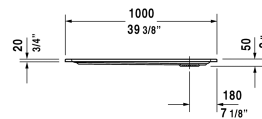

Starck Tubs/Shower trays Shower tray # 720119000000090

| < 39 3/8" Inch > |

Shower tray	Dimension	Weight	Order number
rectangle, cUPC listed, without panel, 1/4" sanitary acrylic, 2" Inch			
Colors			
00 White			
Variant			
Shower tray	39 3/8" x 31 1/2" Inch	33.6 lb	720119000000090
Infobox			
A grid drain or similar should be used in conjunction with a p-trap under the floor. A 4" grid drain is necessary for shower trays with a 3 1/2" (90 mm) outlet.			
Accessory for shower trays			
Tile flange			790112

All drawings contain the necessary measurements which are subject to standard tolerances. They are stated in inch & mm and are non-binding. Exact measurements, in particular for customized installation scenarios, can only be taken from the finished ceramic piece.