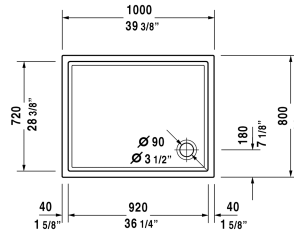

Starck Tubs/Shower trays Shower tray # 720119000000090

| < 39 3/8" Inch > |

Shower tray	Dimension	Weight	Order number
rectangle, cUPC listed, without panel, 1/4" sanitary acrylic, 2" Inch			
Colors			
00 White			
Variant			
Shower tray	39 3/8" x 31 1/2" Inch	33.6 lb	720119000000090
Infobox			
A grid drain or similar should be used in conjunction with a p-trap under the floor. A 4" grid drain is necessary for shower trays with a 3 1/2" (90 mm) outlet.			
Accessory for shower trays			
Tile flange			790112

All drawings contain the necessary measurements which are subject to standard tolerances. They are stated in inch & mm and are non-binding. Exact measurements, in particular for customized installation scenarios, can only be taken from the finished ceramic piece.