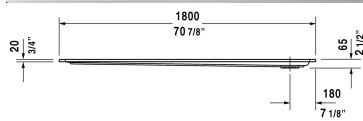

**Starck Tubs/Shower trays Shower tray # 72013400000090**

| < 70 7/8" Inch > |

Shower tray	Dimension	Weight	Order number
rectangle, cUPC listed, without panel, 1/4" sanitary acrylic, 2 1/2" Inch			
<b>Colors</b>			
00 White			
<b>Variant</b>			
Shower tray	70 7/8" x 35 3/8" Inch	81.6 lb	72013400000090
<b>Infobox</b>	A grid drain or similar should be used in conjunction with a p-trap under the floor. A 4" grid drain is necessary for shower trays with a 3 1/2" (90 mm) outlet.		
<b>Accessory for shower trays</b>			
Tile flange			790112

*All drawings contain the necessary measurements which are subject to standard tolerances. They are stated in inch & mm and are non-binding. Exact measurements, in particular for customized installation scenarios, can only be taken from the finished ceramic piece.*