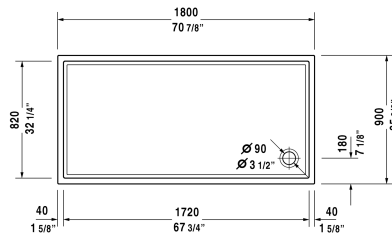

**Starck Tubs/Shower trays Shower tray # 72013400000090**

| < 70 7/8" Inch > |

Shower tray	Dimension	Weight	Order number
rectangle, cUPC listed, without panel, 1/4" sanitary acrylic, 2 1/2" Inch			
<b>Colors</b>			
00 White			
<b>Variant</b>			
Shower tray	70 7/8" x 35 3/8" Inch	81.6 lb	72013400000090
<b>Infobox</b>	A grid drain or similar should be used in conjunction with a p-trap under the floor. A 4" grid drain is necessary for shower trays with a 3 1/2" (90 mm) outlet.		
<b>Accessory for shower trays</b>			
Tile flange			790112

*All drawings contain the necessary measurements which are subject to standard tolerances. They are stated in inch & mm and are non-binding. Exact measurements, in particular for customized installation scenarios, can only be taken from the finished ceramic piece.*