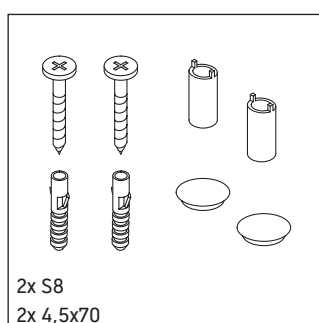

Cape Cod

CC 9532

Installation instructions

Instructions for use

The bathroom furniture range complies with the standards and guidelines applicable at the time of delivery and is designed for use in bathrooms. Direct contact with water should be avoided, for example, when showering.