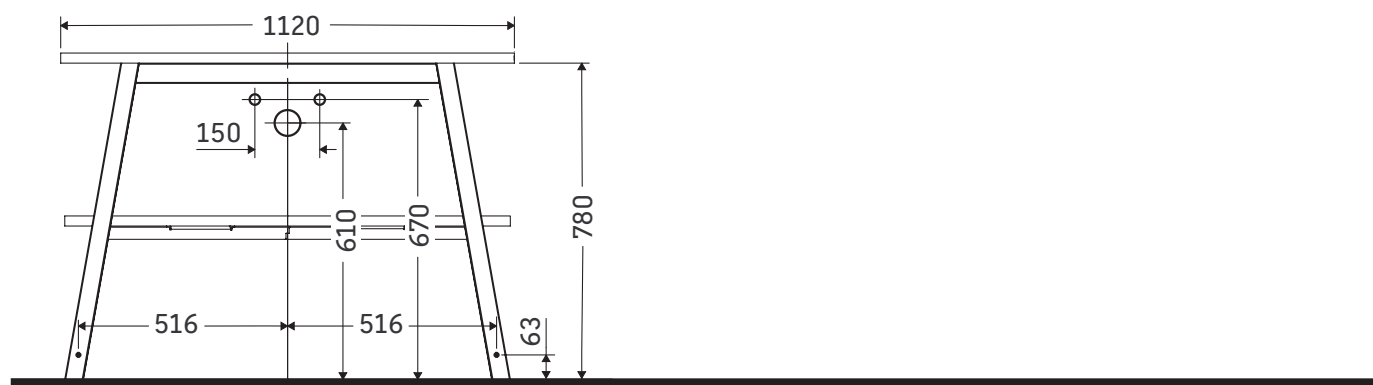

Cape Cod

CC 9532

Installation instructions

Instructions for use

The bathroom furniture range complies with the standards and guidelines applicable at the time of delivery and is designed for use in bathrooms. Direct contact with water should be avoided, for example, when showering.