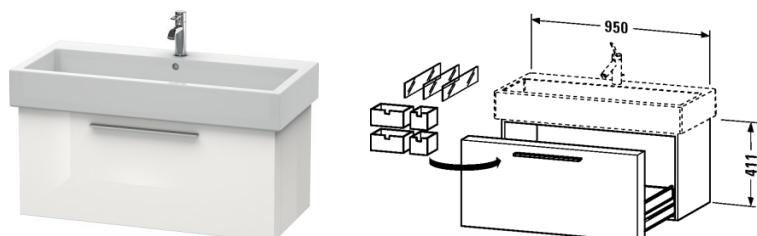

Fogo Vanity unit wall-mounted # F09556

| < 37 3/8" Inch > |

Vanity unit wall-mounted	Dimension	Weight	Order number
1 drawer including compartment, compartment consists of glass dividers and box drawers (small/large), (not ground), for Vero # 045410			
Colors			
M03 Jade High Gloss Lacquer M10 Apricot Pearl High Gloss Lacquer M12 Brushed Oak (Real wood veneer) M13 American Walnut (Real wood veneer) M14 Terra (Decor) M18 White Matt M20 VSG Picto White M22 White High Gloss (Decor) M27 White Lilac High Gloss Lacquer M31 Pine Silver (Decor) M38 Dolomiti Grey High Gloss Lacquer M40 Black High Gloss Lacquer M43 Basalt Matt (Decor) M47 Stone Blue High Gloss Lacquer M49 Graphite Matt (Decor) M51 Pine Terra (Decor) M52 European Oak (Decor) M53 Chestnut Dark (Decor) M61 Olive Brown High Gloss Lacquer M69 Brushed Walnut (Real wood veneer) M71 Mediterranean Oak (Real wood veneer) M72 Brushed Dark Oak (Real wood veneer) M73 Ticino Cherry Tree (Decor) M79 Natural Walnut (Decor) M85 White High Gloss Lacquer M86 Cappuccino High Gloss Lacquer M87 White Lilac Satin Matt Lacquer M89 Flannel Grey High Gloss Lacquer M90 Flannel Grey Satin Matt Lacquer			
Variant			
	37 3/8" x 17 1/2" / 14 1/4" Inch		F09556
Infobox			
# FO 9553, FO 9554, FO 9555 and FO 9556 available from stock: 12-Brushed Oak, 13-American Walnut, 69-Brushed Walnut, Space saving siphon # 005076 is recommended			
Suitable products			
Furniture washbasin with tap platform, wall-mounted, hardware included, cUPC listed, 39 3/8" x 18 1/2" Inch	39 3/8" x 18 1/2" Inch		045410
Furniture washbasin with tap platform, wall-mounted, hardware included, cUPC listed, 39 3/8" x 18 1/2" Inch	39 3/8" x 18 1/2" Inch		045410

All drawings contain the necessary measurements which are subject to standard tolerances. They are stated in inch & mm and are non-binding. Exact measurements, in particular for customized installation scenarios, can only be taken from the finished ceramic piece.