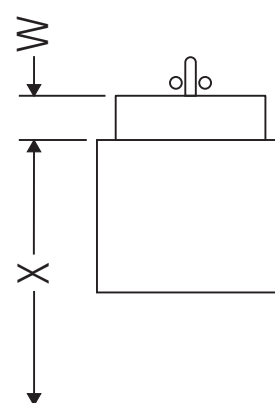

Fogo

F0 9573

Mounting instructions

A mm	B mm	W mm	X mm
1000	776	130	770

Vero # 032910

Instructions for use

The bathroom furniture range complies with the standards and guidelines applicable at the time of delivery and is designed for use in bathrooms. Direct contact with water should be avoided, for example, when showering.