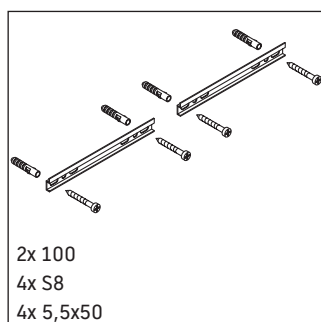

Fogo

F0 9573

Mounting instructions

A mm	B mm	W mm	X mm
1000	776	130	770

Vero # 032910

Instructions for use

The bathroom furniture range complies with the standards and guidelines applicable at the time of delivery and is designed for use in bathrooms. Direct contact with water should be avoided, for example, when showering.