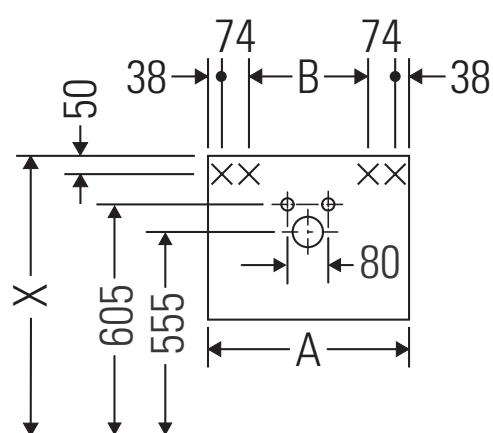

Fogo

F0 9573

Mounting instructions

A mm	B mm	W mm	X mm
1000	776	130	770

Vero # 032910

Instructions for use

The bathroom furniture range complies with the standards and guidelines applicable at the time of delivery and is designed for use in bathrooms. Direct contact with water should be avoided, for example, when showering.