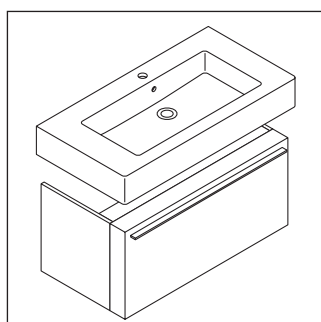

Fogo

F0 9573

Mounting instructions

A mm	B mm	W mm	X mm
1000	776	130	770

Vero # 032910

Instructions for use

The bathroom furniture range complies with the standards and guidelines applicable at the time of delivery and is designed for use in bathrooms. Direct contact with water should be avoided, for example, when showering.