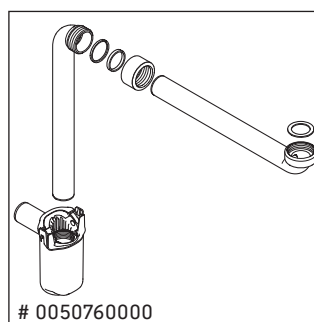

Fogo

F0 9573

Mounting instructions

A mm	B mm	W mm	X mm
1000	776	130	770

Vero # 032910

Instructions for use

The bathroom furniture range complies with the standards and guidelines applicable at the time of delivery and is designed for use in bathrooms. Direct contact with water should be avoided, for example, when showering.