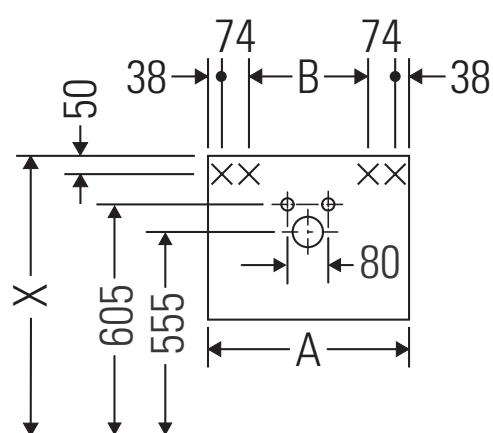

Fogo

F0 9574

Mounting instructions

A mm	B mm	W mm	X mm
1200	976	130	770

Vero # 032912

Instructions for use

The bathroom furniture range complies with the standards and guidelines applicable at the time of delivery and is designed for use in bathrooms. Direct contact with water should be avoided, for example, when showering.