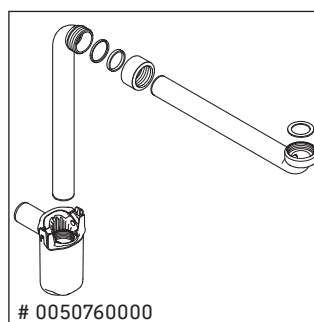

Fogo

F0 9574

Mounting instructions

A mm	B mm	W mm	X mm
1200	976	130	770

Vero # 032912

Instructions for use

The bathroom furniture range complies with the standards and guidelines applicable at the time of delivery and is designed for use in bathrooms. Direct contact with water should be avoided, for example, when showering.