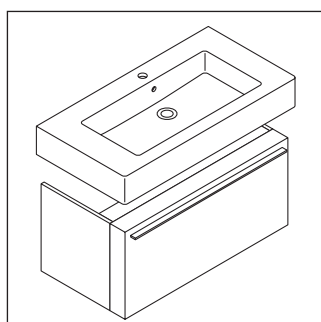

Fogo

F0 9574

Mounting instructions

A mm	B mm	W mm	X mm
1200	976	130	770

Vero # 032912

Instructions for use

The bathroom furniture range complies with the standards and guidelines applicable at the time of delivery and is designed for use in bathrooms. Direct contact with water should be avoided, for example, when showering.