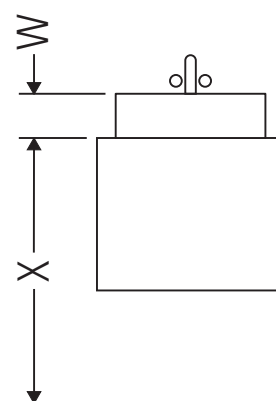

Fogo

F0 9574

Mounting instructions

A mm	B mm	W mm	X mm
1200	976	130	770

Vero # 032912

Instructions for use

The bathroom furniture range complies with the standards and guidelines applicable at the time of delivery and is designed for use in bathrooms. Direct contact with water should be avoided, for example, when showering.