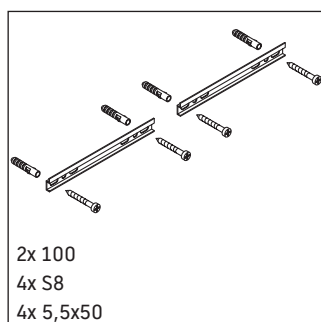

Fogo

F0 9574

Mounting instructions

A mm	B mm	W mm	X mm
1200	976	130	770

Vero # 032912

Instructions for use

The bathroom furniture range complies with the standards and guidelines applicable at the time of delivery and is designed for use in bathrooms. Direct contact with water should be avoided, for example, when showering.