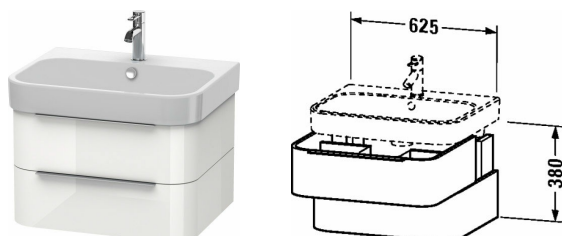

Happy D.2 Vanity unit wall-mounted # H26364

|< 625 mm >|

Vanity unit wall-mounted	Dimension	Weight	Order number
2 drawers, upper drawer including cut-out for siphon and siphon cover, for Happy D.2 # 231865 (not ground)			
Colors			
M11 Cashmere Oak M13 American Walnut Real wood veneer M22 White High Gloss Decor M52 European Oak Decor M72 Brushed Dark Oak Real wood veneer M75 Linen Decor			
Variant			
	625 x 480 mm		H26364
Infobox			
Space saving siphon # 005076 is recommended, framed recess = 13 mm, Interior modules can not be retrofitted and are factory installed., Please specify when ordering:, - interior system yes / no, - walnut 77 or maple 78			
Accessory			
Additional modules Interior system in maple or walnut solid wood, for cabinet widths 625 mm	625 mm		UV9968
Suitable products			
Washbasin, furniture washbasin with overflow, with tap platform, overflow clip chrome included, underneath glazed, 650 x 505 mm	650 x 505 mm		231865

All drawings contain the necessary measurements which are subject to standard tolerances. They are stated in mm and are non-binding. Exact measurements, in particular for customised installation scenarios, can only be taken from the finished ceramic piece.