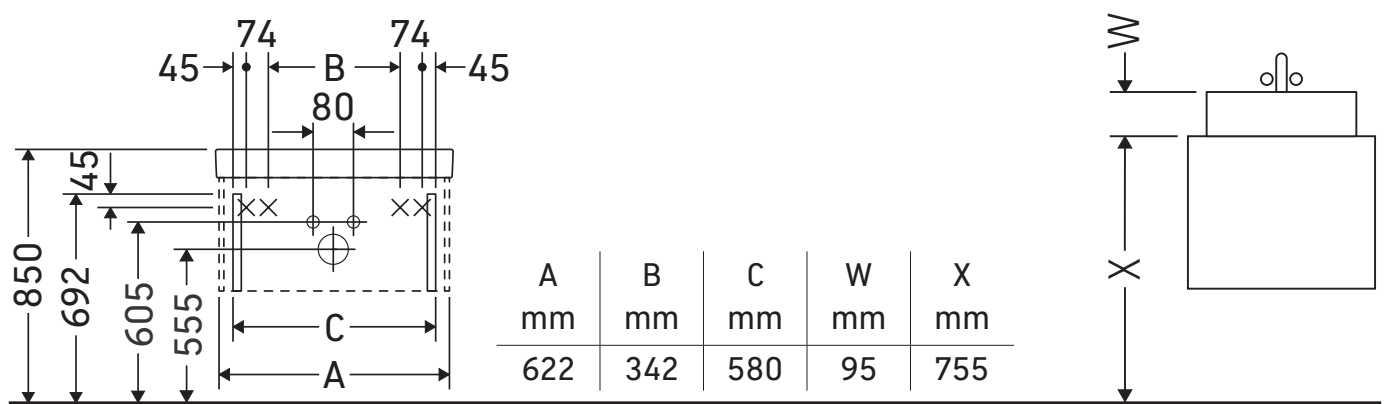

Happy D.2

H2 6364

Mounting instructions

Happy D.2 # 231865

It cannot be connected directly to the wall and furniture.

Instructions for use

The bathroom furniture range complies with the standards and guidelines applicable at the time of delivery and is designed for use in bathrooms. Direct contact with water should be avoided, for example, when showering.