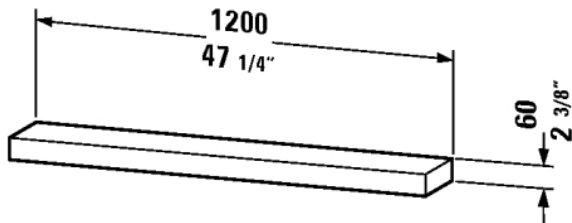

Starck furniture Wall board # S19429

|< 47 1/4" Inch >|

Wall board	Dimension	Weight	Order number
1 shelf, fixation with locking pin, 2 3/8" Inch			
<b>Colors</b>			
M05 Oak (Real wood veneer) M13 American Walnut (Real wood veneer) M24 Macassar (Real wood veneer) M40 Black High Gloss Lacquer M85 White High Gloss Lacquer			
<b>Variant</b>			
	47 1/4" x 7 7/8" Inch		S19429

All drawings contain the necessary measurements which are subject to standard tolerances. They are stated in inch & mm and are non-binding. Exact measurements, in particular for customized installation scenarios, can only be taken from the finished ceramic piece.