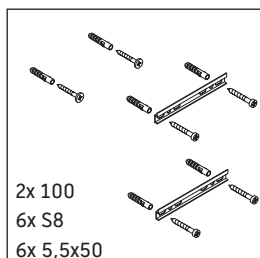

## Mounting instructions

Vero # 032912