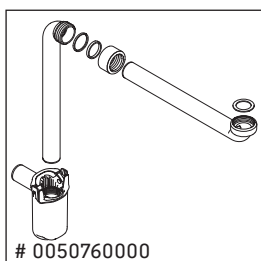

## Mounting instructions

Vero # 032912