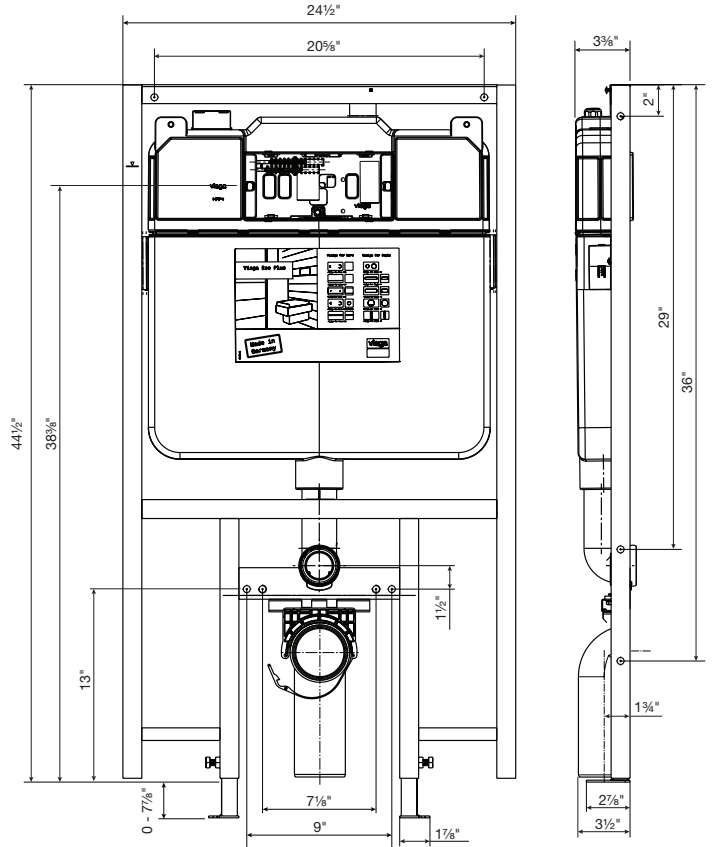

TechData

viega

Model 8108.4US for 2 x 6 walls
Dual flush: 1.2/0.7 GPF (4.5/2.7 LPF)

TechData

Model 8108.5US for 2 x 4 walls
Dual flush: 1.2/0.8 GPF (4.5/3.0 LPF)

WaterSense listed when used with:

Manufacturer	Model Number	Model Name
Toto	CT437FG	MH
Villeroy & Boch	5614-UR01	Subway-Rimless