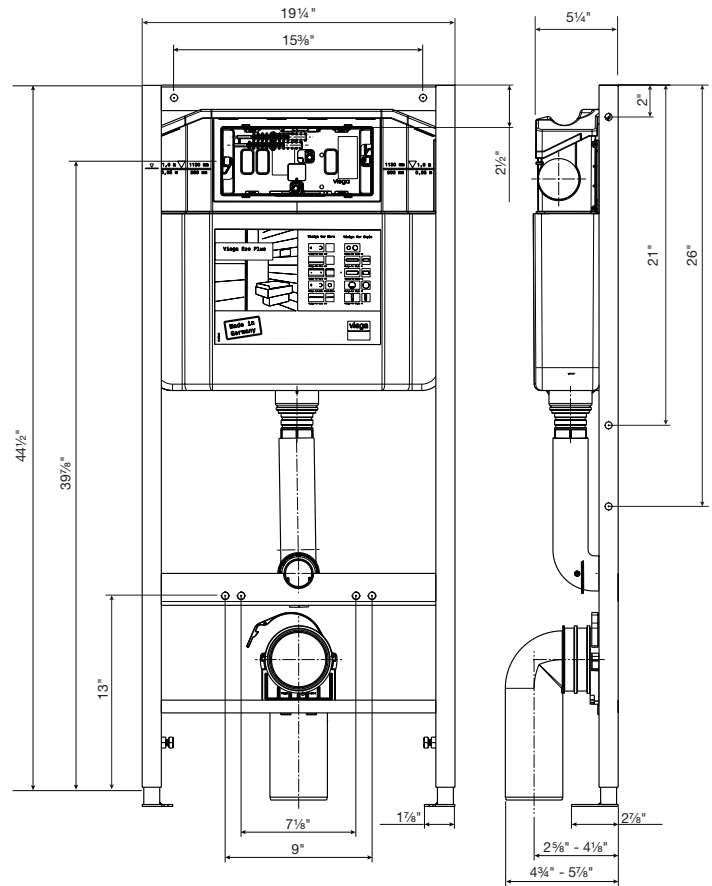

V1.2*

(*When used with listed bowls. See page 3.)

ADA Compliant

((Products marked with  comply with the American Disabilities Act (ADA) when installed per the requirements of the latest ADA Accessibility Guidelines (ADAAG) and/or ICC/ANSI A117.1))

TechData

viega

Model 8108.4US for 2 x 6 walls
Dual flush: 1.2/0.7 GPF (4.5/2.7 LPF)

TechData

Model 8108.5US for 2 x 4 walls
Dual flush: 1.2/0.8 GPF (4.5/3.0 LPF)

WaterSense listed when used with:

Manufacturer	Model Number	Model Name
Toto	CT437FG	MH
Villeroy & Boch	5614-UR01	Subway-Rimless