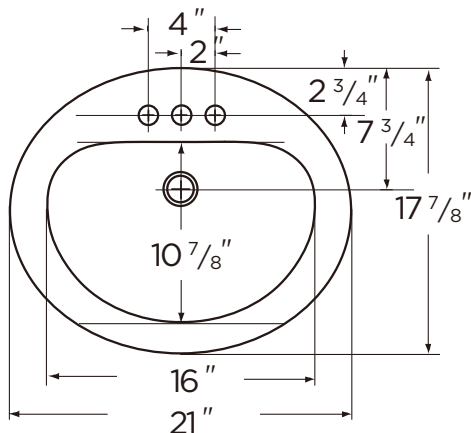

Features:

- 21" x 17 7/8" Oval Lavatory
- 1 Hole (12-831/12-831-CH)
- 4" Centers (12-834/12-834-CH)
- 8" Centers (12-838/12-838-CH)
- Concealed Front Overflow
- White, Bone, Biscuit
- ADA Compliant

Dimensions:

Height 8 1/2"
 Width 21"
 Depth 17 7/8"
 Shipping Weight 20 lbs

Catalog# 12-834 Shown

Catalog Numbers:

- **12-831/12-834/12-838**
Gerber heavyweight ctn. (20/skid)
- **12-831-CH/12-834-CH/12-838-CH**
Trapezoid ctn. (24/skid)

Job Name	
Date	
Model Specified	
Quantity	
Customer	
Contractor	
Architect/engineer	

www.gerberonline.com

GERBER

MAXWELL® LAVATORY

12-834

Oval Self-Rimming

NOTES:

All dimensions are in inches.

Illustrations may not be drawn to scale.

IMPORTANT:

Dimensions of fixtures are nominal and may vary within the range of tolerances established by ASME Standard A 112.19.2.