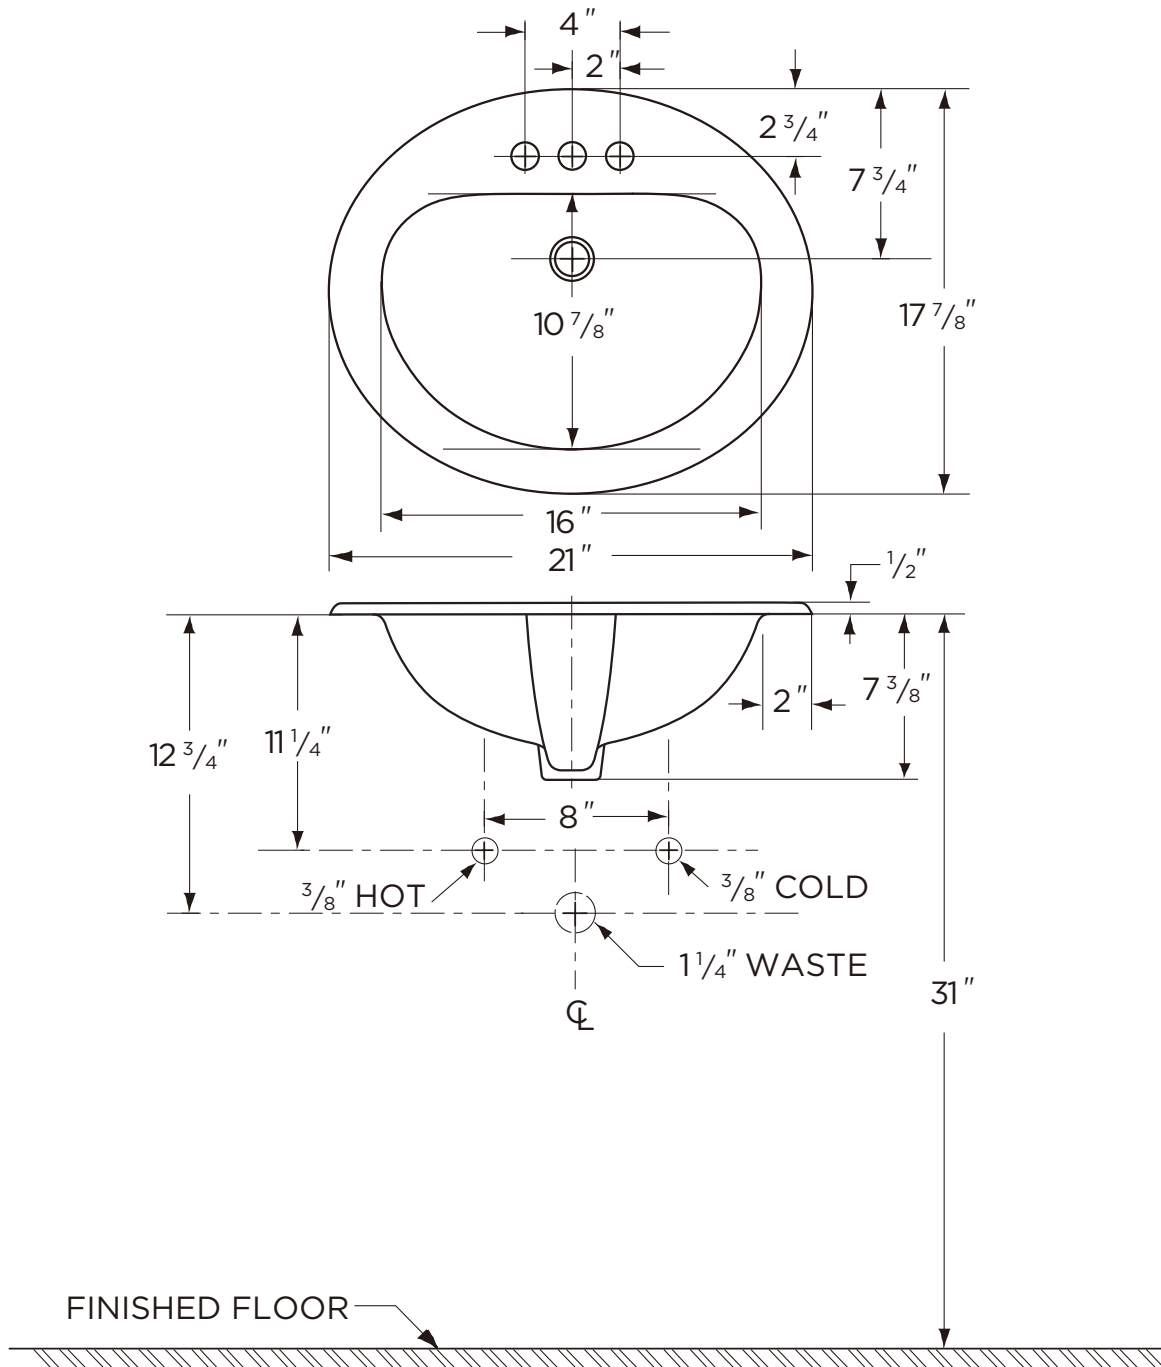

Features:

- 21" x 17 7/8" Oval Lavatory
- 1 Hole (12-831/12-831-CH)
- 4" Centers (12-834/12-834-CH)
- 8" Centers (12-838/12-838-CH)
- Concealed Front Overflow
- White, Bone, Biscuit
- ADA Compliant

Dimensions:

Height 8 1/2"
 Width 21"
 Depth 17 7/8"
 Shipping Weight 20 lbs

Catalog# 12-834 Shown

Catalog Numbers:

- **12-831/12-834/12-838**
Gerber heavyweight ctn. (20/skid)
- **12-831-CH/12-834-CH/12-838-CH**
Trapezoid ctn. (24/skid)

Job Name	
Date	
Model Specified	
Quantity	
Customer	
Contractor	
Architect/engineer	

www.gerberonline.com

GERBER

MAXWELL® LAVATORY

12-834

Oval Self-Rimming

NOTES:

All dimensions are in inches.

Illustrations may not be drawn to scale.

IMPORTANT:

Dimensions of fixtures are nominal and may vary within the range of tolerances established by ASME Standard A 112.19.2.