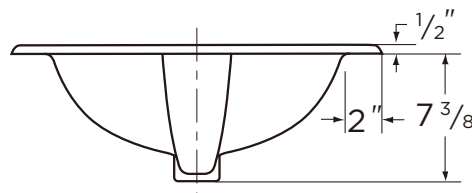

Features:

- 21" x 17 7/8" Oval Lavatory
- 1 Hole (12-831/12-831-CH)
- 4" Centers (12-834/12-834-CH)
- 8" Centers (12-838/12-838-CH)
- Concealed Front Overflow
- White, Bone, Biscuit
- ADA Compliant

Dimensions:

Height 8 1/2"
 Width 21"
 Depth 17 7/8"
 Shipping Weight 20 lbs

Catalog# 12-834 Shown

Catalog Numbers:

- **12-831/12-834/12-838**
Gerber heavyweight ctn. (20/skid)
- **12-831-CH/12-834-CH/12-838-CH**
Trapezoid ctn. (24/skid)