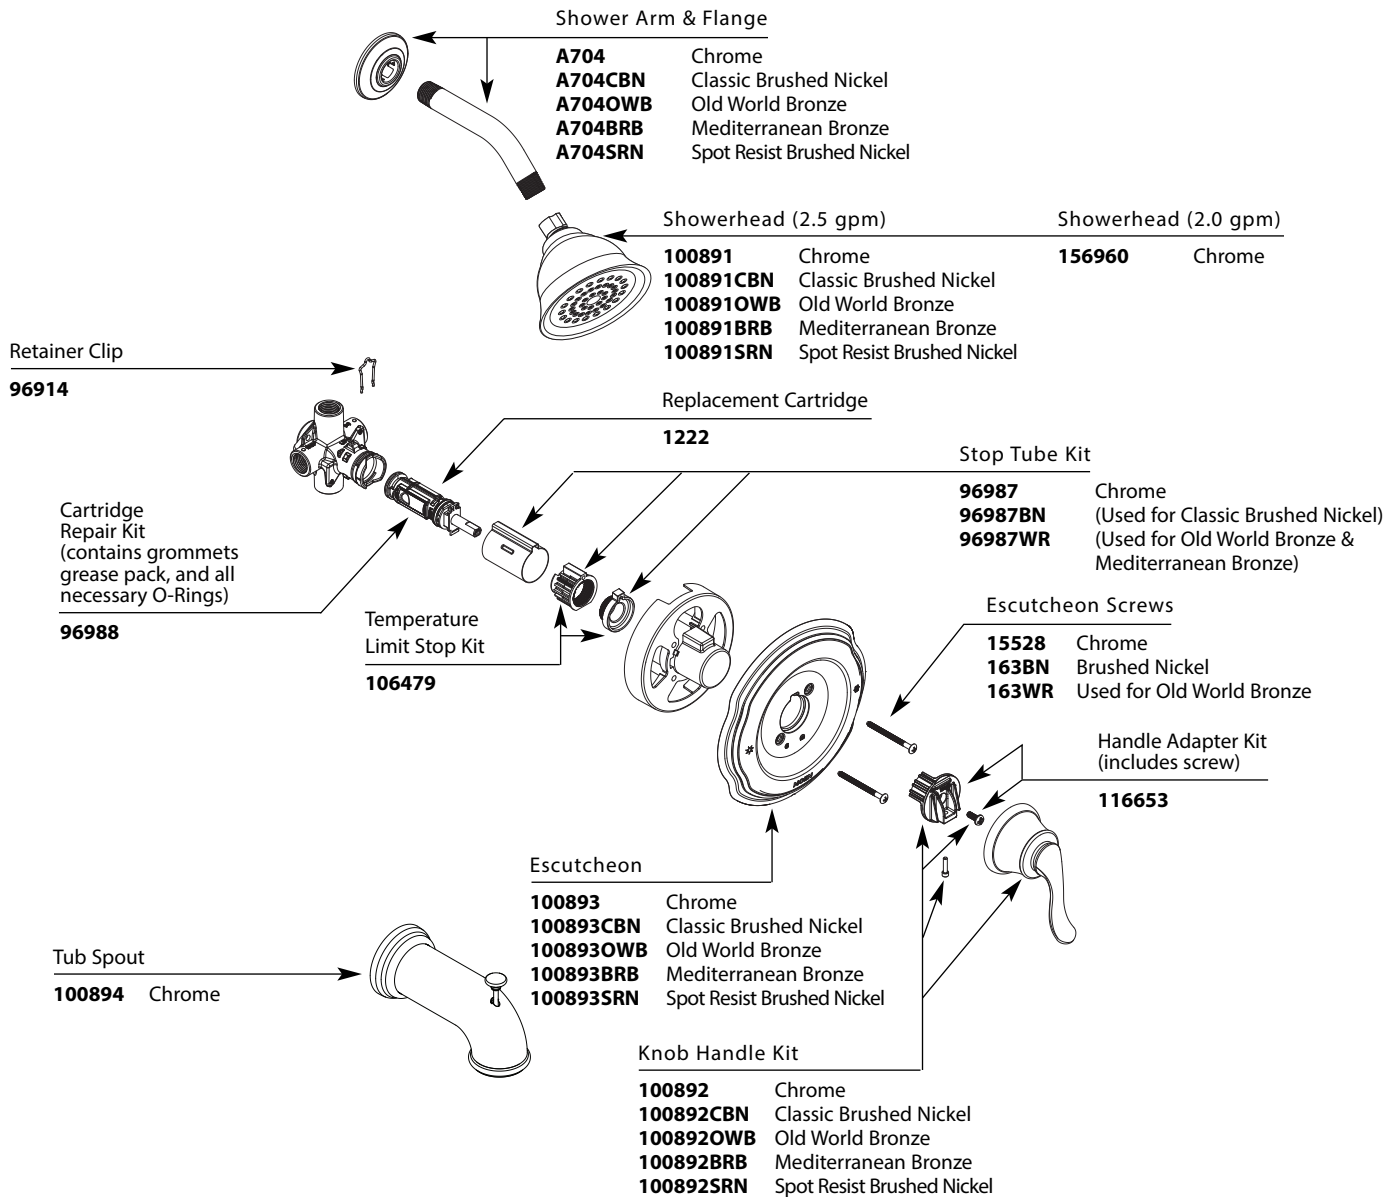

Buy it for looks. Buy it for life.®

■ Order by Part Number

Illustrated Parts

Muirfield® Posi-Temp® Single-Handle Tub/Shower		
MODEL	TYPE	FINISH
82000	Tub/Shower	Chrome
DISCONTINUED SKUS		
82001CBN	Shower Only	Classic Brushed Nickel
82001SRN	Shower Only	Spot Resist Brushed Nickel
82001OWB	Shower Only	Old World Bronze
82001BRB	Shower Only	Mediterranean Bronze

TO ORDER PARTS CALL: 1-800-BUY-MOEN

www.moen.com