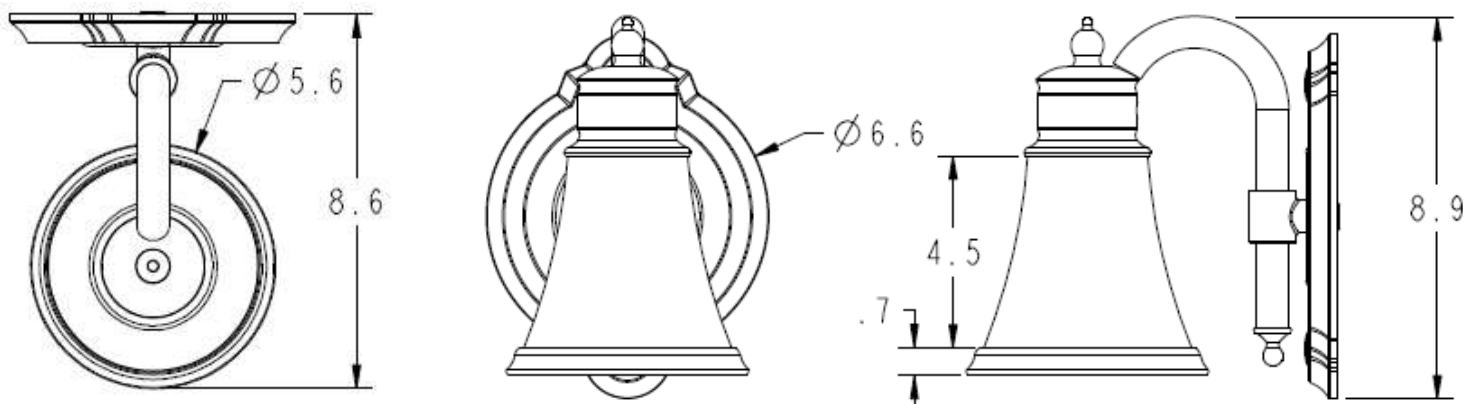

WATERHILL[®] Technical Specification

YB9861

1-Globe Light Fixture

Dimensions:

Weight: 3.4 lbs.

Product Information:

Stock Numbers: YB9861CH – CHROME
YB9861BN – BRUSHED NICKEL
YB9861ORB – OIL RUBBED BRONZE

Globe Service Kit: YB9869

Materials: Zinc, glass

Voltage: 120v

Bulb: 100w max (not included); medium base

UL Listed: Yes – for dry locations

Important Notes: Turn off power during installation. Do not connect or disconnect under load.