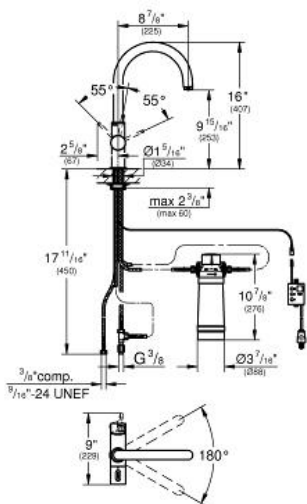

GROHE BLUE PURE Starter kit

MODEL # 31312001

Pure Freude
an Wasser

GROHE

ADA

Product Description: GROHE BLUE PURE Starter kit

Standard Specification:

- GROHE Blue single-lever faucet with filter function
- Single hole installation
- Separate handle for filtered water
- GROHE StarLight finish
- GROHE SilkMove 1.4" (35 mm) ceramic cartridge
- Adjustable flow rate limiter
- Swivel Spout
- Swivel area 180°
- Separate internal water ways for filtered and non-filtered water
- Stainless steel flex lines
- Type of protection IP 21
- Main switching power supply 100 - 240 V AC (50/60 Hz) with safety extra-low voltage (SELV) 6 V DC to change filter display unit
- GROHE Blue 600 I filter, filter head with flexible adjustment
- Max Flow Rate: 1.75 gpm (6.6 L/min)

Applicable Codes & Standards:

- NSF 61
- ASME A112.18.1/CSA B125.1
- US Federal and State material regulations
- ICC/ANSI A117.1

Color:

- 31312001 StarLight Chrome