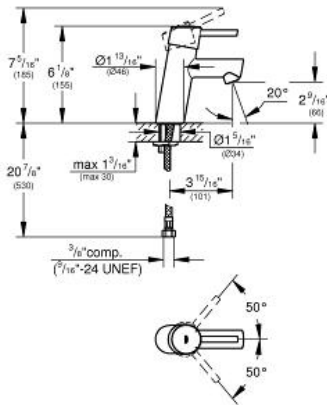

CONCETTO Single-Handle Bathroom Faucet S- Size

MODEL # 34271ENA

Pure Freude
an Wasser

GROHE

ADA

Product Description:

CONCETTO

Single-Handle Bathroom Faucet S-Size

Standard Specification:

- GROHE EcoJoy technology for less water and perfect flow
- Single hole installation
- Metal lever handle
- GROHE SilkMove 1.1" (28 mm) ceramic cartridge
- GROHE StarLight finish
- Flow control
- Smooth body
- Stainless steel flex lines
- GROHE QuickFix installation system with centering support
- Optional temperature limiter
- Max flow rate: 1.2 gpm (4.56 L/min)

Applicable Codes & Standards:

- EPA WaterSense®
- ICC/ANSI A117.1

Color:

- 34271ENA Brushed Nickel